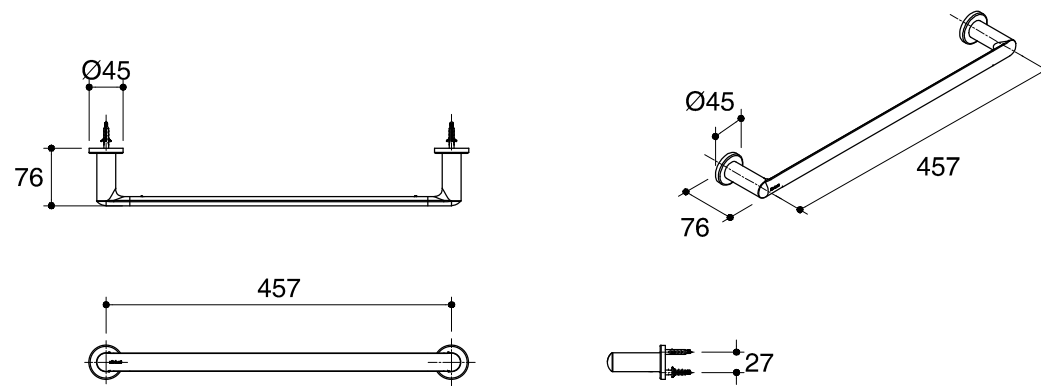

Dimensions are approximate.

Unit: mm

SKU	K-97878T-CP
Name	KUMIN
Description	TOWEL BAR 18"

*The recommended dimension for installation can be adjusted according to user preferences and layout.

KOHLER