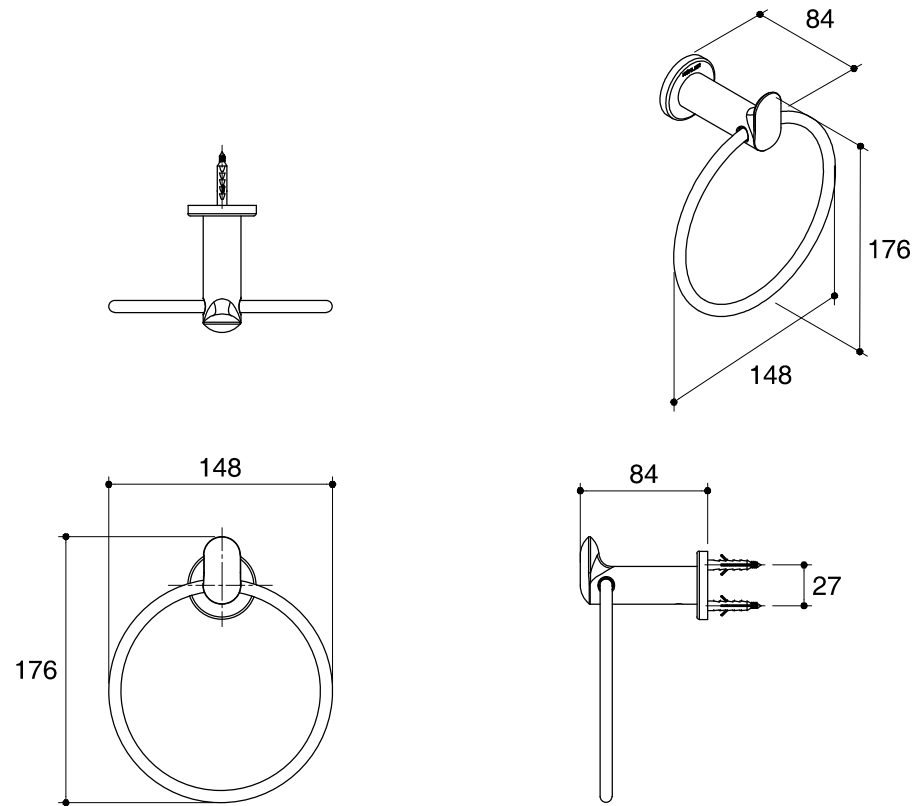

Dimensions are approximate.

Unit: mm

*The recommended dimension for installation can be adjusted according to user preferences and layout.

SKU	K-97898T-CP
Name	KUMIN
Description	TOWEL RING

KOHLER