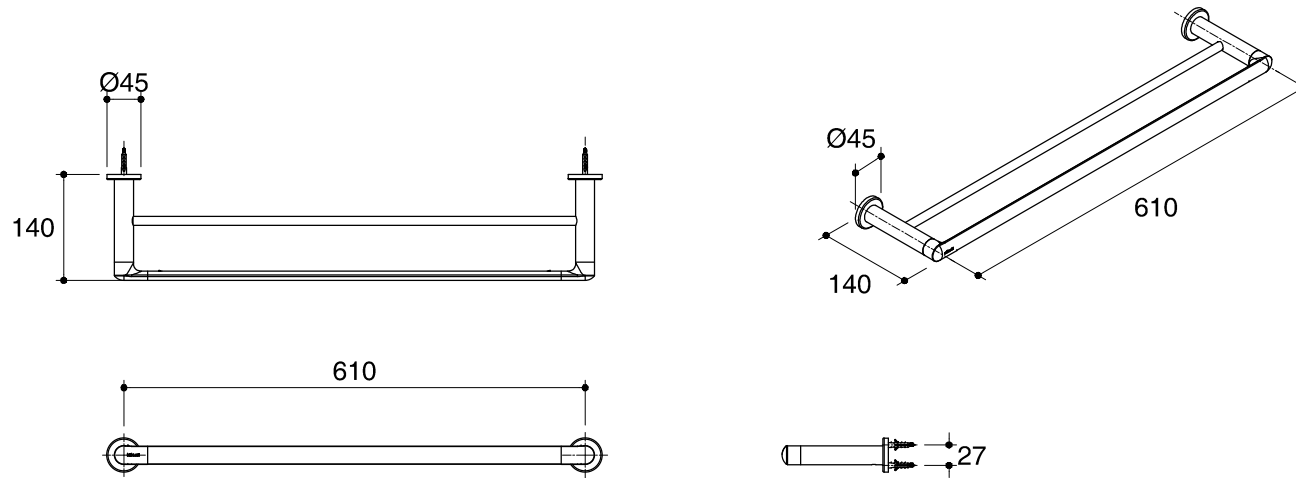

Dimensions are approximate.

Unit: mm

SKU	K-97890T-CP
Name	KUMIN
Description	DOUBLE TOWEL BAR 24"

\*The recommended dimension for installation can be adjusted according to user preferences and layout.

**KOHLER**