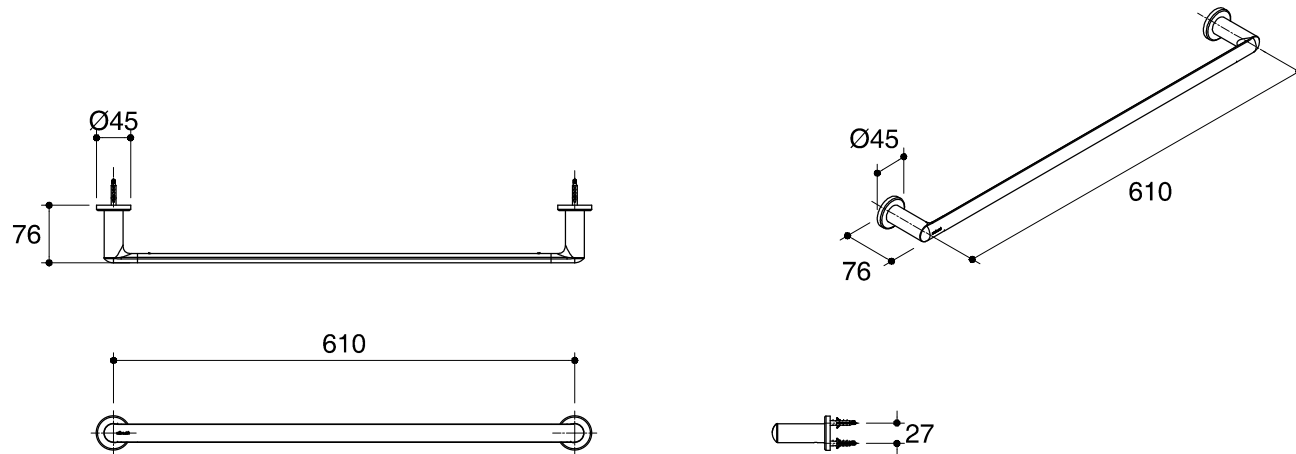

Dimensions are approximate.

Unit: mm

SKU	K-97882T-CP
Name	KUMIN
Description	TOWEL BAR 24"

\*The recommended dimension for installation can be adjusted according to user preferences and layout.

**KOHLER**