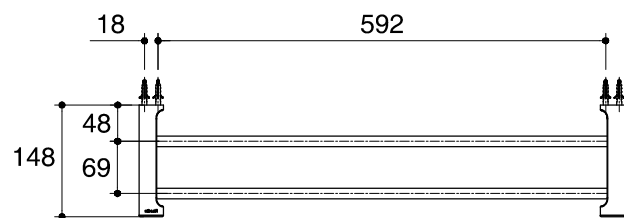

Dimensions are approximate.

Unit: mm

SKU	K-45397T-CP
Name	JULY
Description	DOUBLE TOWEL BAR 24"

**KOHLER**