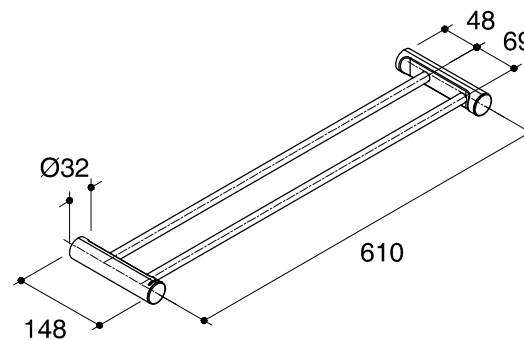

Dimensions are approximate.

Unit: mm

SKU	K-45397T-CP
Name	JULY
Description	DOUBLE TOWEL BAR 24"

**KOHLER**