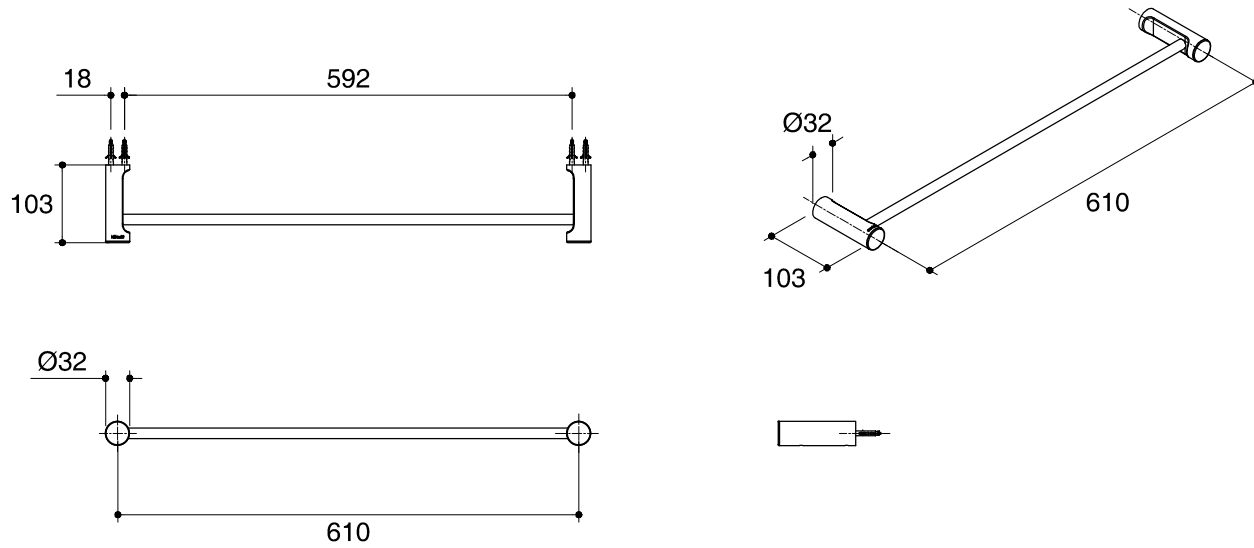

Dimensions are approximate.

Unit: mm

SKU	K-45396T-CP
Name	JULY
Description	TOWEL BAR 24"

*The recommended dimension for installation can be adjusted according to user preferences and layout.

KOHLER