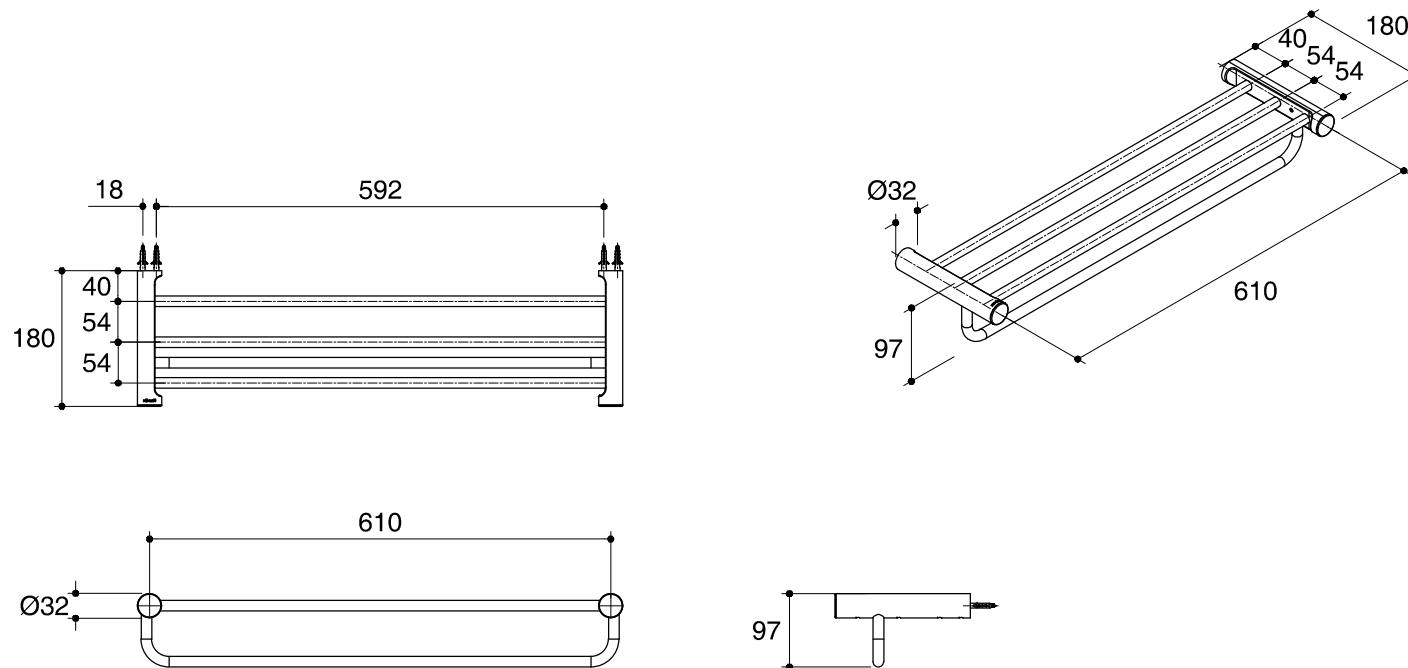

Dimensions are approximate.

Unit: mm

SKU	K-45400T-CP
Name	JULY
Description	DOUBLE TOWEL SHELF 24"

*The recommended dimension for installation can be adjusted according to user preferences and layout.

KOHLER