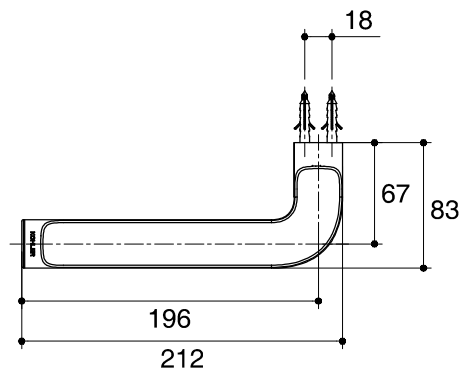

Dimensions are approximate.

Unit: mm

SKU	K-45401T-CP
Name	JULY
Description	TOWEL ARM

**KOHLER**

\*The recommended dimension for installation can be adjusted according to user preferences and layout.