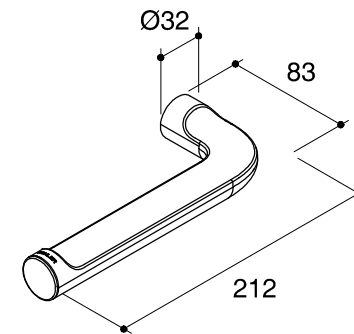

Dimensions are approximate.

Unit: mm

SKU	K-45401T-CP
Name	JULY
Description	TOWEL ARM

**KOHLER**

\*The recommended dimension for installation can be adjusted according to user preferences and layout.