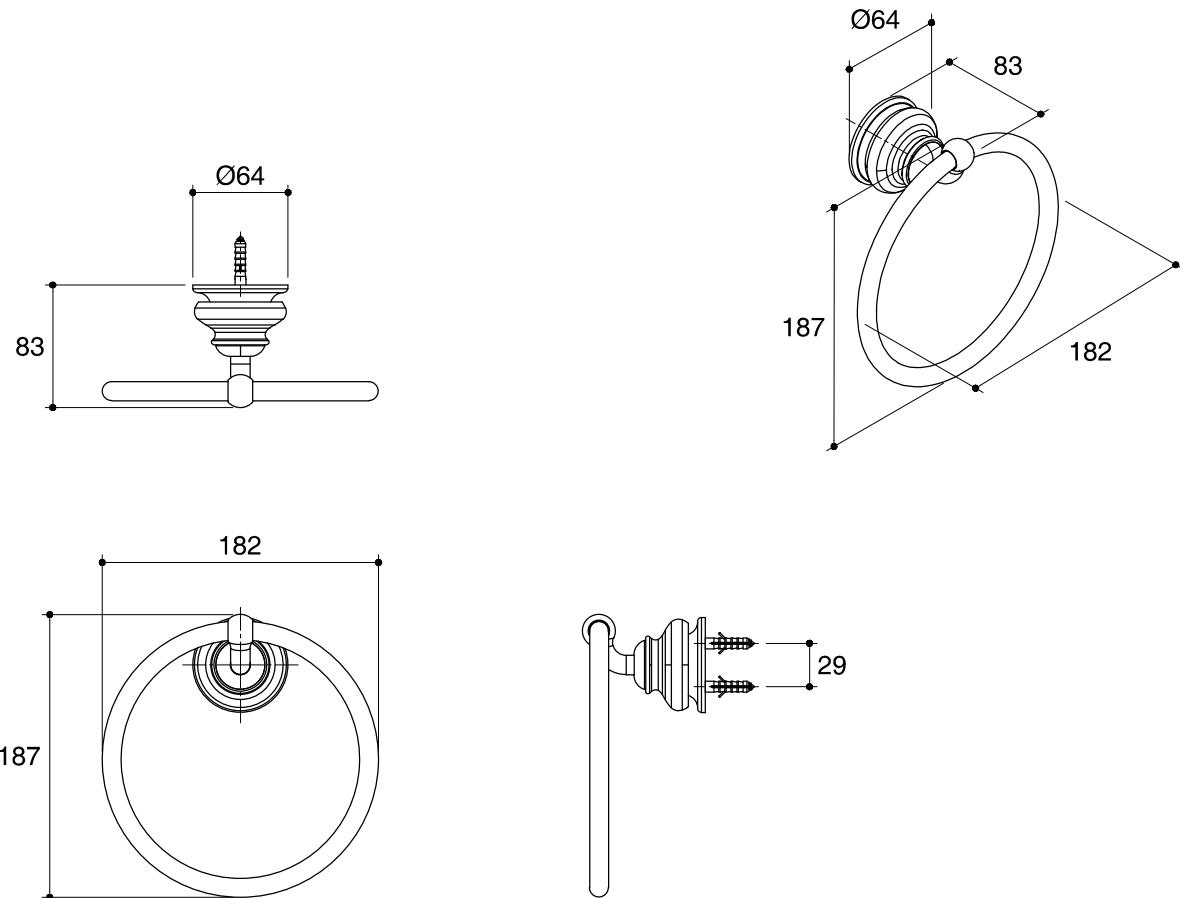

Dimensions are approximate.

Unit: mm

SKU	K-12165-CP
Name	FAIRFAX
Description	TOWEL RING

*The recommended dimension for installation can be adjusted according to user preferences and layout.

KOHLER