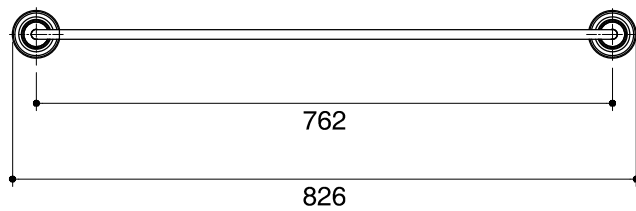

Dimensions are approximate.

Unit: mm

SKU	K-12152-CP
Name	FAIRFAX
Description	TOWEL BAR 30"

\*The recommended dimension for installation can be adjusted according to user preferences and layout.

**KOHLER**