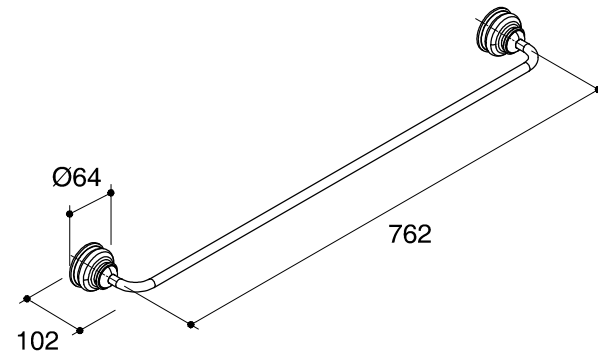

Dimensions are approximate.

Unit: mm

SKU	K-12152-CP
Name	FAIRFAX
Description	TOWEL BAR 30"

\*The recommended dimension for installation can be adjusted according to user preferences and layout.

**KOHLER**