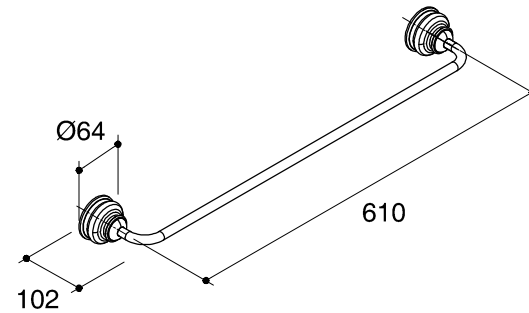

Dimensions are approximate.

Unit: mm

SKU	K-12151-CP
Name	FAIRFAX
Description	TOWEL BAR 24"

*The recommended dimension for installation can be adjusted according to user preferences and layout.

KOHLER