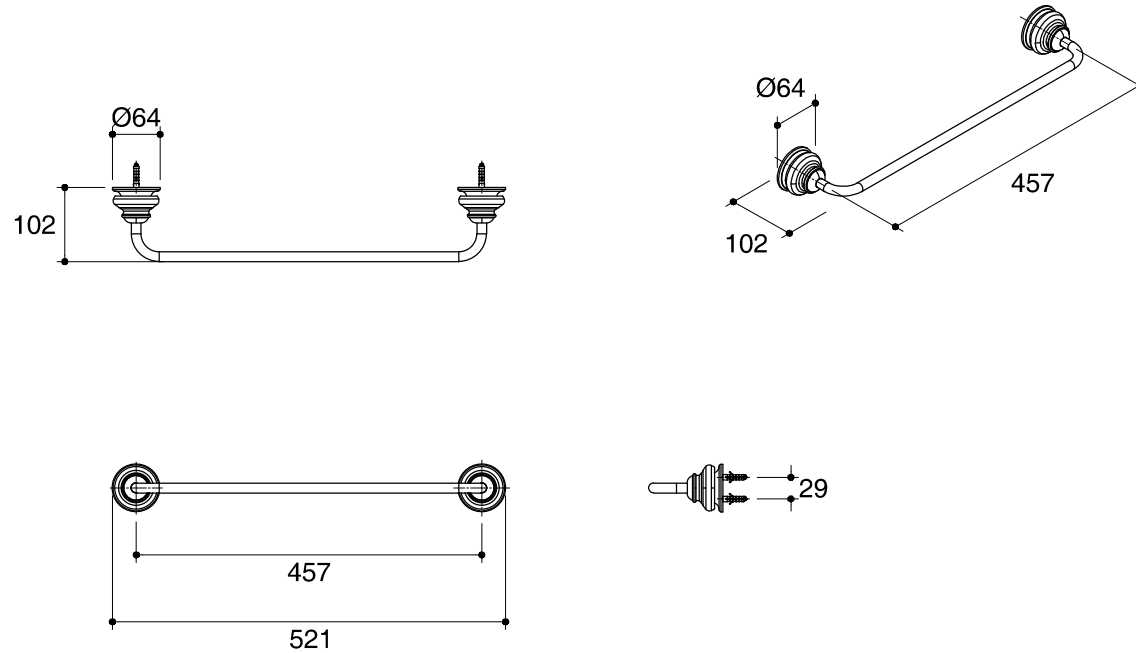

Dimensions are approximate.

Unit: mm

SKU	K-12150-CP
Name	FAIRFAX
Description	TOWEL BAR 18"

\*The recommended dimension for installation can be adjusted according to user preferences and layout.

**KOHLER**