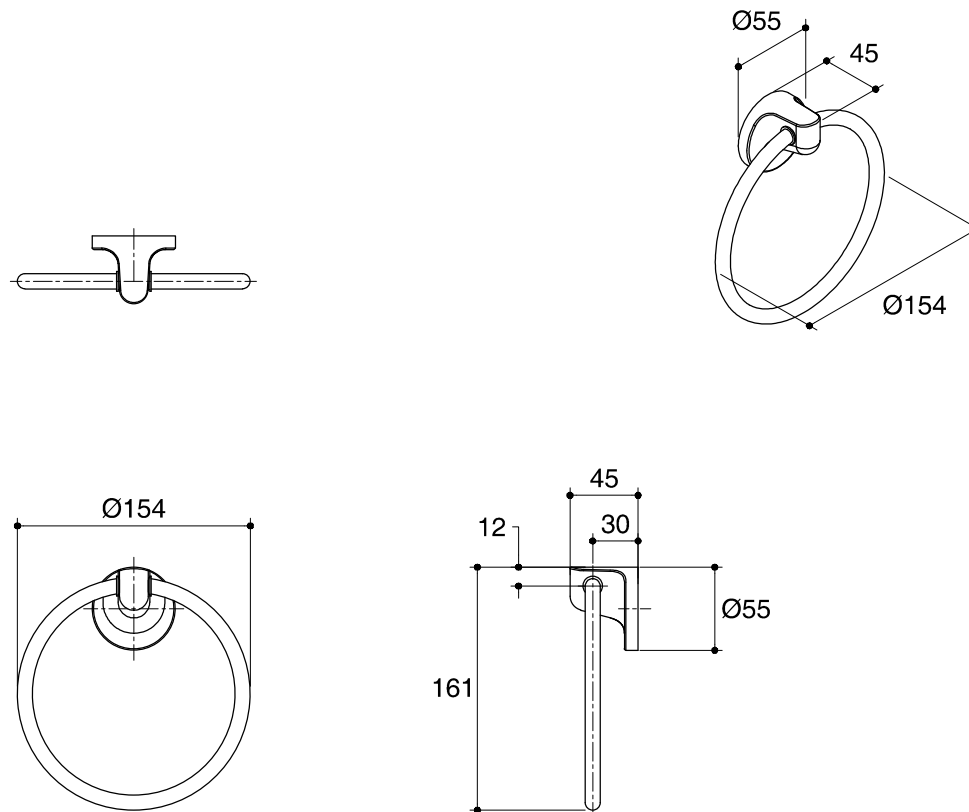

Dimensions are approximate.

Unit: mm

SKU	K-17528T-CP
Name	EOLIA
Description	TOWEL RING

**KOHLER**

\*The recommended dimension for installation can be adjusted according to user preferences and layout.