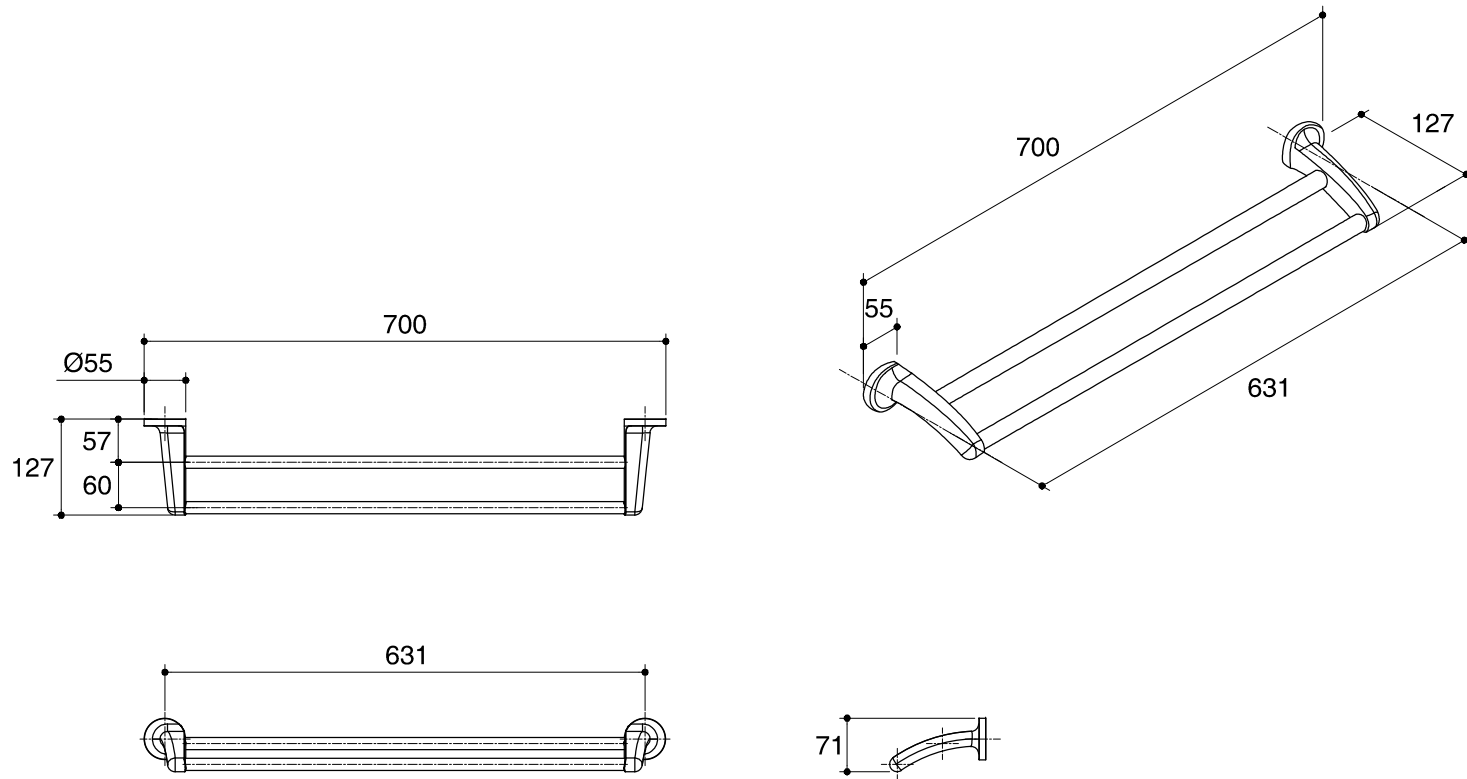

Dimensions are approximate.

Unit: mm

SKU	K-17522T-CP
Name	EOLIA
Description	DOUBLE TOWEL BAR 24"

*The recommended dimension for installation can be adjusted according to user preferences and layout.

KOHLER