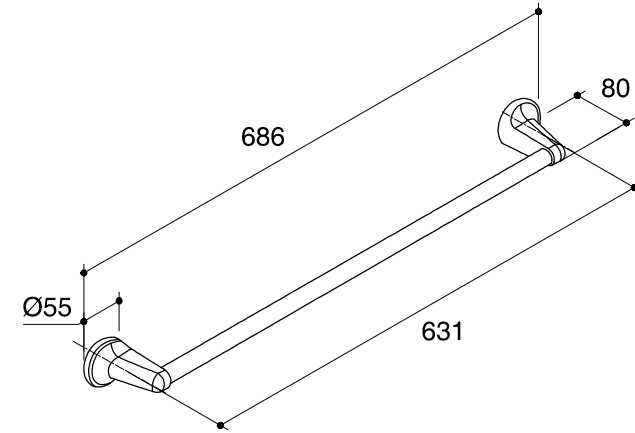

Dimensions are approximate.

Unit: mm

SKU	K-17521T-CP
Name	EOLIA
Description	TOWEL BAR 24"

*The recommended dimension for installation can be adjusted according to user preferences and layout.

KOHLER