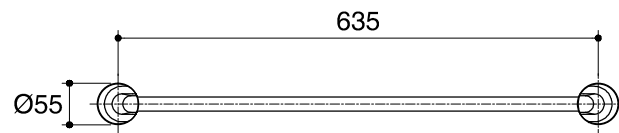

Dimensions are approximate.

Unit: mm

SKU	K-17521T-CP
Name	EOLIA
Description	TOWEL BAR 24"

*The recommended dimension for installation can be adjusted according to user preferences and layout.

KOHLER