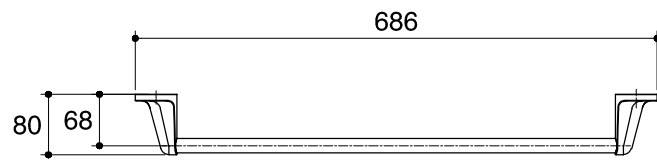

Dimensions are approximate.

Unit: mm

SKU	K-17521T-CP
Name	EOLIA
Description	TOWEL BAR 24"

*The recommended dimension for installation can be adjusted according to user preferences and layout.

KOHLER