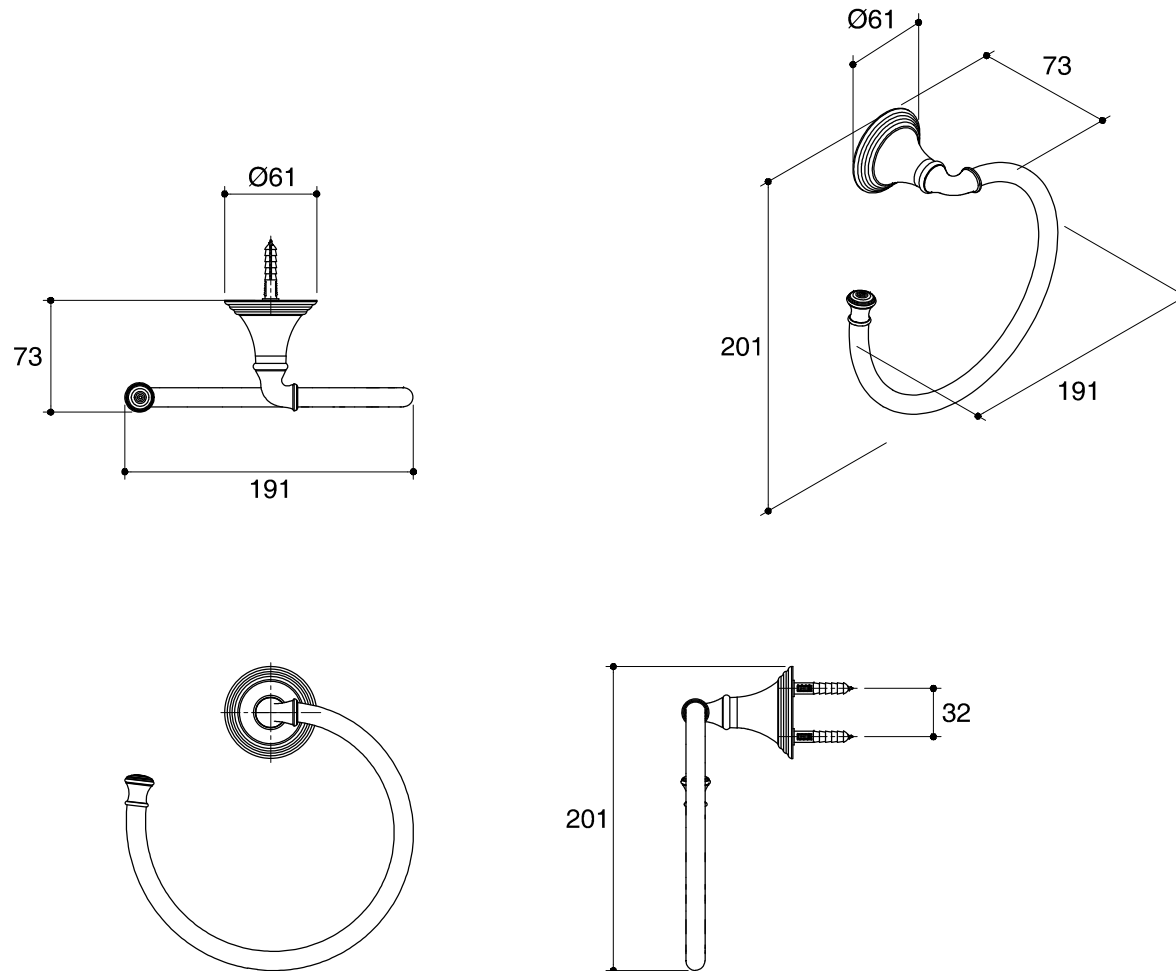

Dimensions are approximate.

Unit: mm

SKU	K-10557-CP
Name	DEVONSHIRE
Description	TOWEL RING

*The recommended dimension for installation can be adjusted according to user preferences and layout.

KOHLER