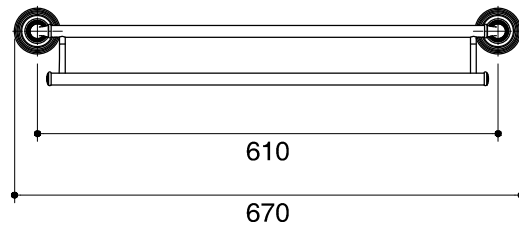

Dimensions are approximate.

Unit: mm

SKU	K-10553-CP
Name	DEVONSHIRE
Description	DOUBLE TOWEL BAR 24"

*The recommended dimension for installation can be adjusted according to user preferences and layout.

KOHLER