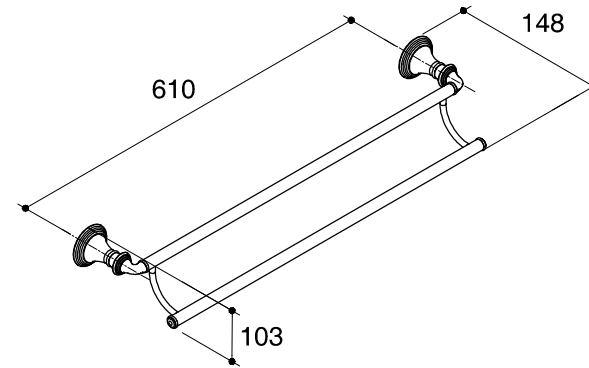

Dimensions are approximate.

Unit: mm

SKU	K-10553-CP
Name	DEVONSHIRE
Description	DOUBLE TOWEL BAR 24"

*The recommended dimension for installation can be adjusted according to user preferences and layout.

KOHLER