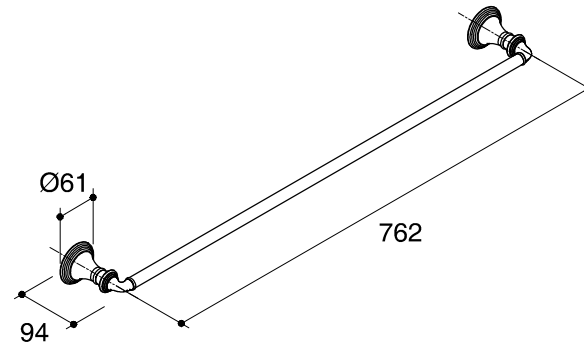

Dimensions are approximate.  
Unit: mm

SKU	K-10552-CP
Name	DEVONSHIRE
Description	TOWEL BAR 30"

\*The recommended dimension for installation can be adjusted according to user preferences and layout.

**KOHLER**