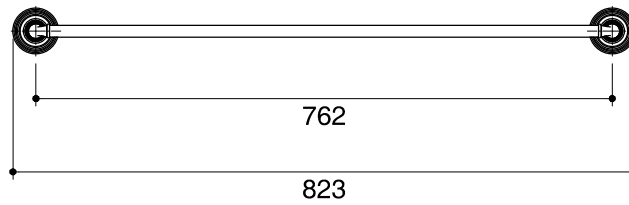

Dimensions are approximate.  
Unit: mm

SKU	K-10552-CP
Name	DEVONSHIRE
Description	TOWEL BAR 30"

\*The recommended dimension for installation can be adjusted according to user preferences and layout.

**KOHLER**