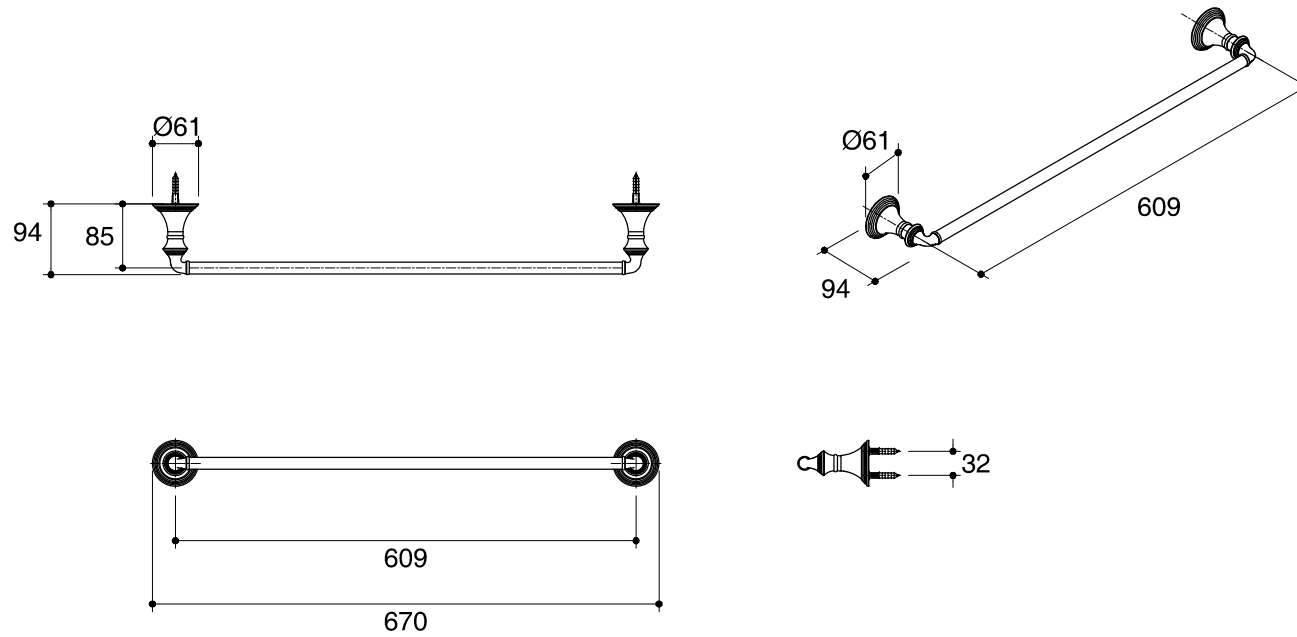

Dimensions are approximate.

Unit: mm

SKU	K-10551-CP
Name	DEVONSHIRE
Description	TOWEL BAR 24"

KOHLER

*The recommended dimension for installation can be adjusted according to user preferences and layout.