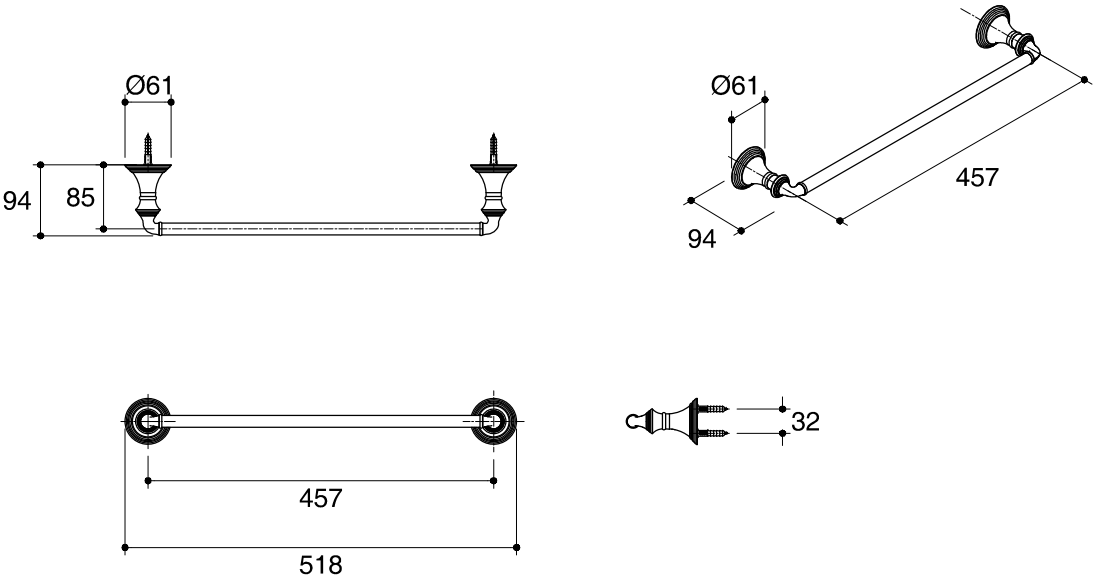

Dimensions are approximate.

Unit: mm

SKU	K-10550-CP
Name	DEVONSHIRE
Description	TOWEL BAR 18"

*The recommended dimension for installation can be adjusted according to user preferences and layout.

KOHLER