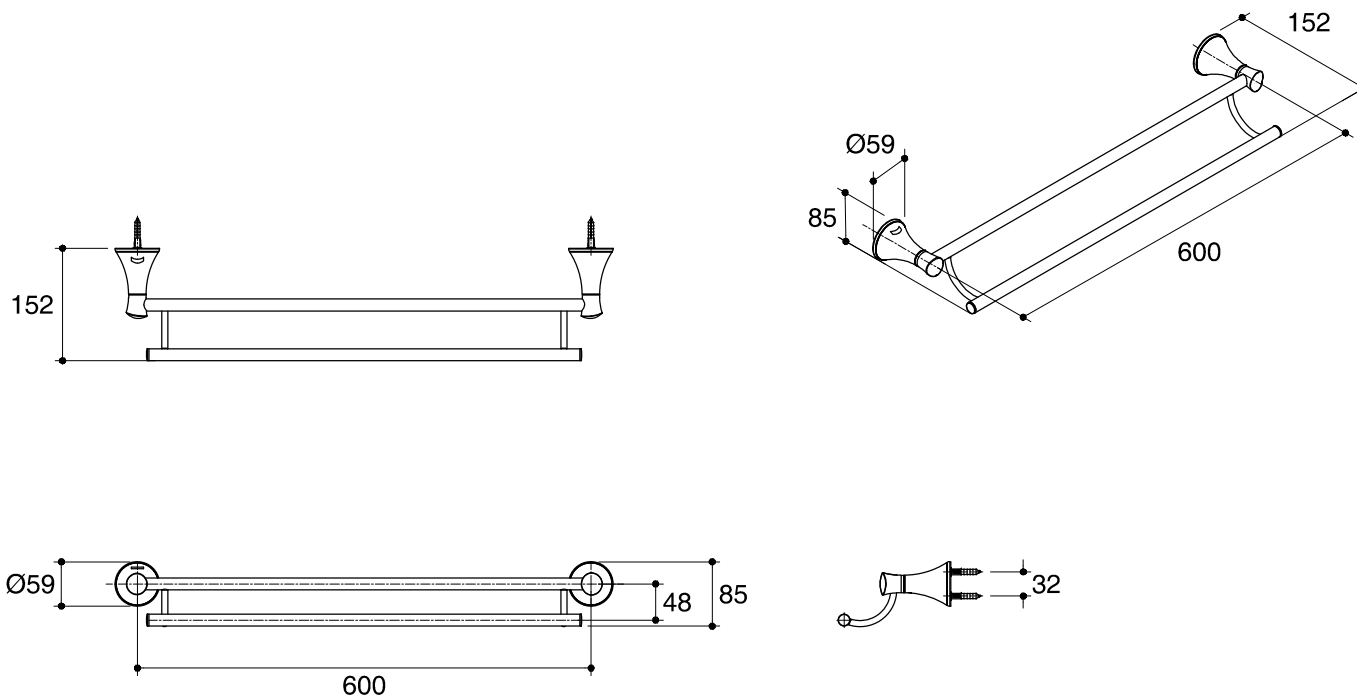

Dimensions are approximate.

Unit: mm

SKU	K-13447T-CP
Name	CORALAIS
Description	DOUBLE TOWEL BAR 24"

\*The recommended dimension for installation can be adjusted according to user preferences and layout.

**KOHLER**