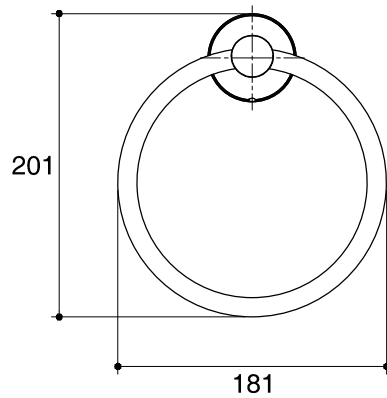

Dimensions are approximate.

Unit: mm

\*The recommended dimension for installation can be adjusted according to user preferences and layout.

SKU	K-13435T-CP
Name	CORALAIS
Description	TOWEL RING

**KOHLER**