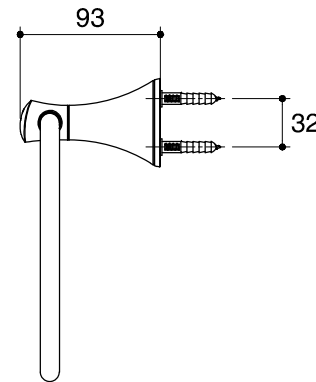

Dimensions are approximate.

Unit: mm

\*The recommended dimension for installation can be adjusted according to user preferences and layout.

SKU	K-13435T-CP
Name	CORALAIS
Description	TOWEL RING

**KOHLER**