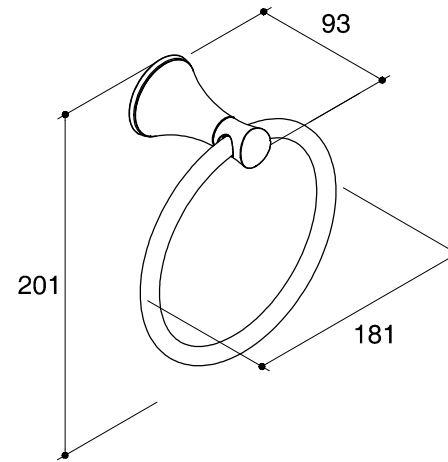

Dimensions are approximate.

Unit: mm

\*The recommended dimension for installation can be adjusted according to user preferences and layout.

SKU	K-13435T-CP
Name	CORALAIS
Description	TOWEL RING

**KOHLER**