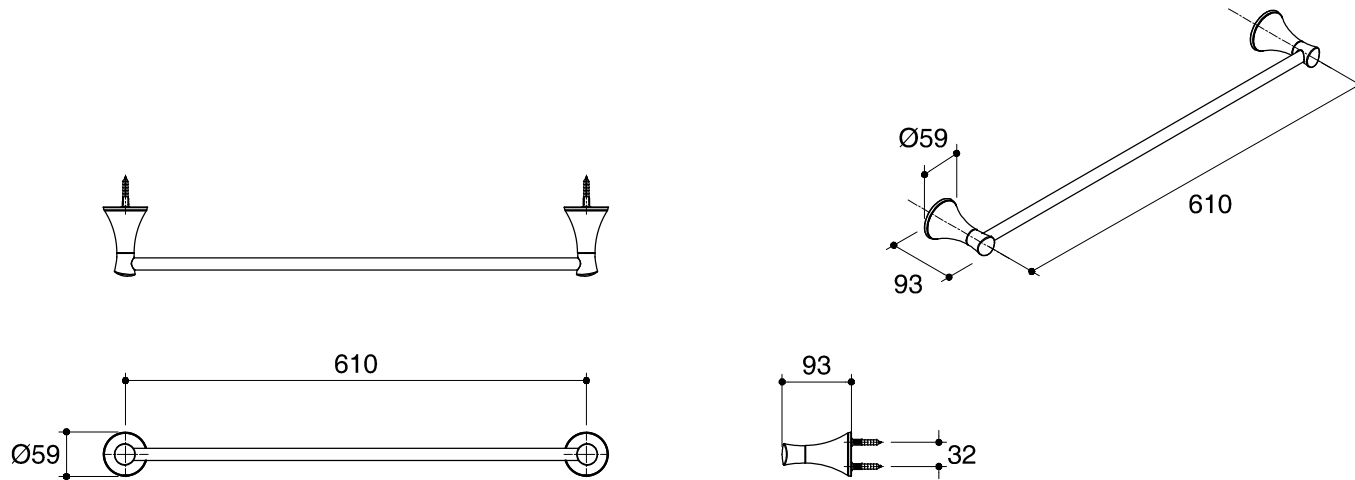

Dimensions are approximate.

Unit: mm

SKU	K-13431T-CP
Name	CORALAIS
Description	TOWEL BAR 24"

*The recommended dimension for installation can be adjusted according to user preferences and layout.

KOHLER