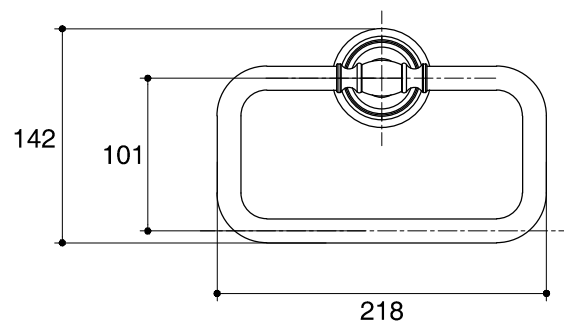

Dimensions are approximate.

Unit: mm

*The recommended dimension for installation can be adjusted according to user preferences and layout.

SKU	K-72571T
Name	ARTIFACTS
Description	TOWEL RING

KOHLER