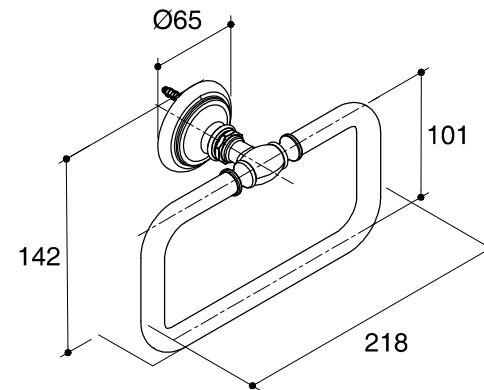

Dimensions are approximate.

Unit: mm

*The recommended dimension for installation can be adjusted according to user preferences and layout.

SKU	K-72571T
Name	ARTIFACTS
Description	TOWEL RING

KOHLER