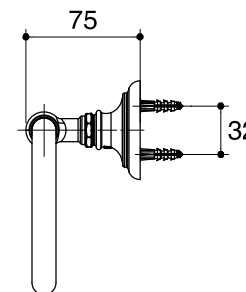

Dimensions are approximate.

Unit: mm

*The recommended dimension for installation can be adjusted according to user preferences and layout.

SKU	K-72571T
Name	ARTIFACTS
Description	TOWEL RING

KOHLER