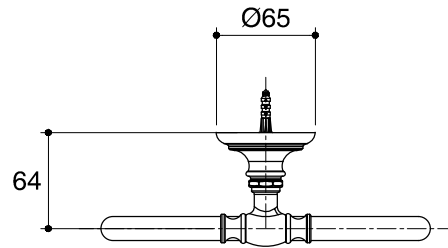

Dimensions are approximate.

Unit: mm

*The recommended dimension for installation can be adjusted according to user preferences and layout.

SKU	K-72571T
Name	ARTIFACTS
Description	TOWEL RING

KOHLER