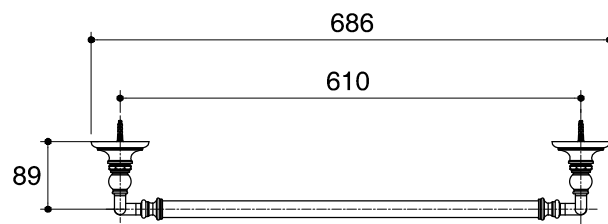

Dimensions are approximate.

Unit: mm

SKU	K-72568T
Name	ARTIFACTS
Description	TOWEL BAR 24"

**KOHLER**

\*The recommended dimension for installation can be adjusted according to user preferences and layout.