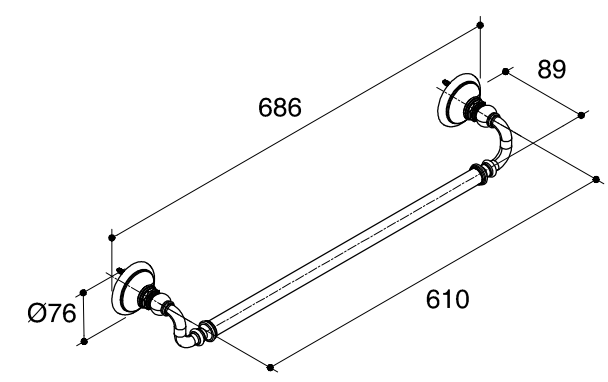

Dimensions are approximate.

Unit: mm

SKU	K-72568T
Name	ARTIFACTS
Description	TOWEL BAR 24"

**KOHLER**

\*The recommended dimension for installation can be adjusted according to user preferences and layout.