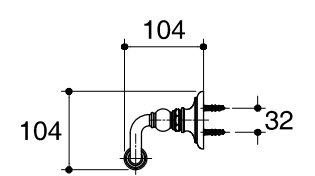

Dimensions are approximate.

Unit: mm

SKU	K-72568T
Name	ARTIFACTS
Description	TOWEL BAR 24"

**KOHLER**

\*The recommended dimension for installation can be adjusted according to user preferences and layout.