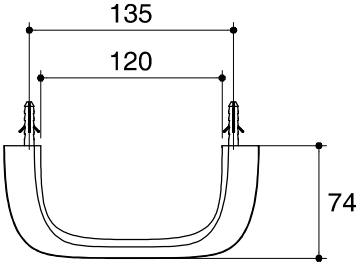

Dimensions are approximate.

Unit: mm

*The recommended dimension for installation can be adjusted according to user preferences and layout.

SKU	K-37064X-CP
Name	AIRFOIL
Description	TOWEL RING

KOHLER