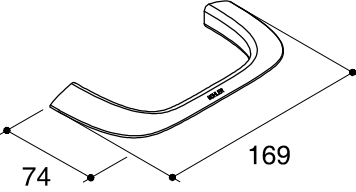

Dimensions are approximate.

Unit: mm

*The recommended dimension for installation can be adjusted according to user preferences and layout.

SKU	K-37064X-CP
Name	AIRFOIL
Description	TOWEL RING

KOHLER