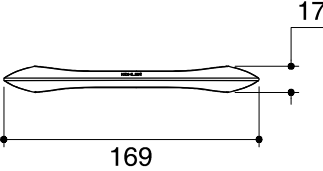

Dimensions are approximate.

Unit: mm

*The recommended dimension for installation can be adjusted according to user preferences and layout.

SKU	K-37064X-CP
Name	AIRFOIL
Description	TOWEL RING

KOHLER