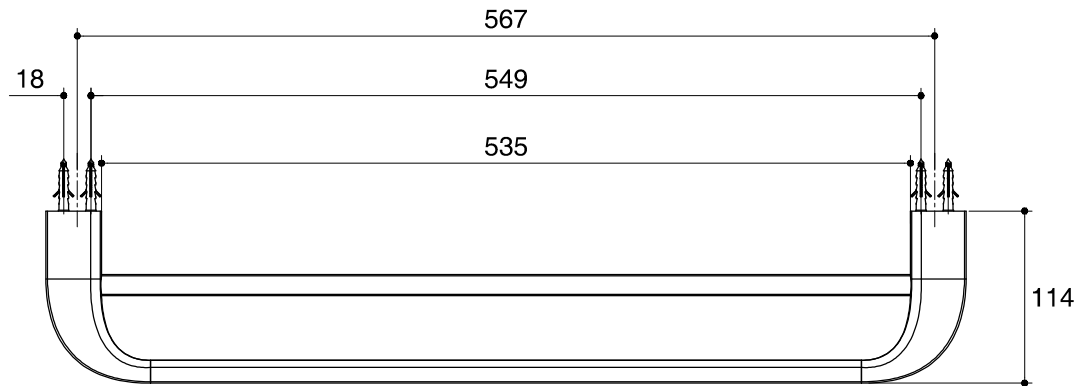

Dimensions are approximate.

Unit: mm

*The recommended dimension for installation can be adjusted according to user preferences and layout.

SKU	K-37061X-CP
Name	AIRFOIL
Description	DOUBLE TOWEL BAR 24"

KOHLER