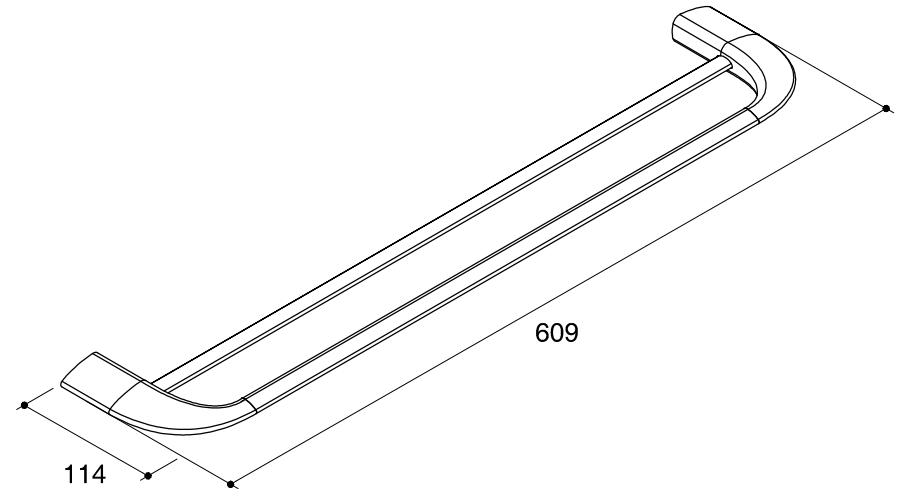

Dimensions are approximate.

Unit: mm

*The recommended dimension for installation can be adjusted according to user preferences and layout.

SKU	K-37061X-CP
Name	AIRFOIL
Description	DOUBLE TOWEL BAR 24"

KOHLER