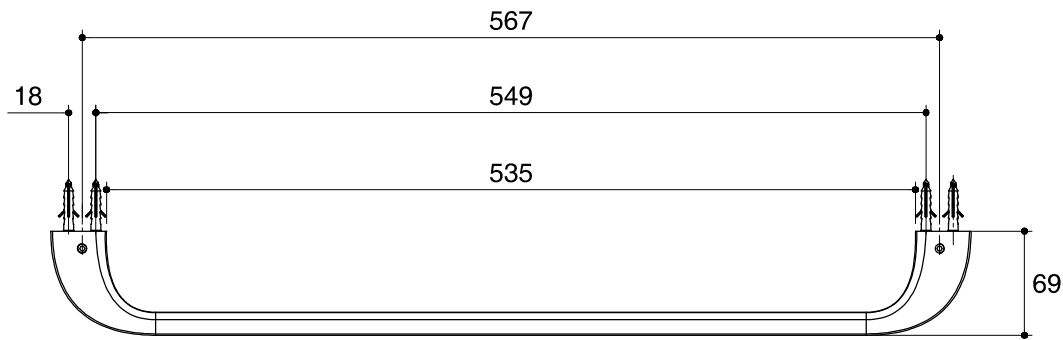

Dimensions are approximate.

Unit: mm

SKU	K-37060X-CP
Name	AIRFOIL
Description	TOWEL BAR 24"

*The recommended dimension for installation can be adjusted according to user preferences and layout.

KOHLER