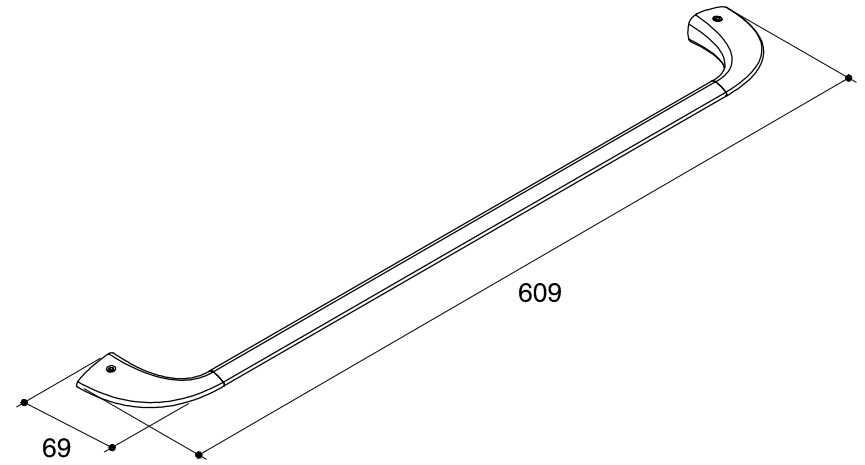

Dimensions are approximate.

Unit: mm

SKU	K-37060X-CP
Name	AIRFOIL
Description	TOWEL BAR 24"

*The recommended dimension for installation can be adjusted according to user preferences and layout.

KOHLER