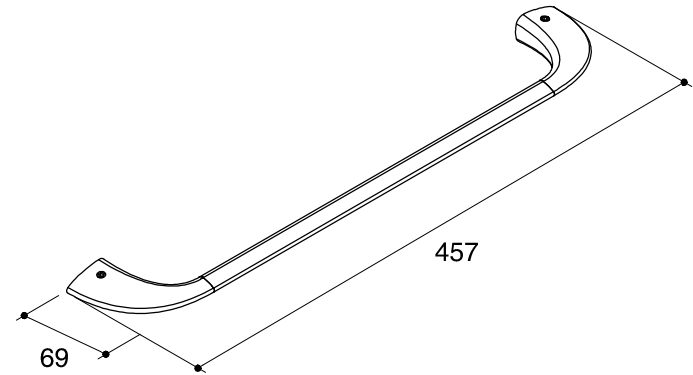

Dimensions are approximate.

Unit: mm

\*The recommended dimension for installation can be adjusted according to user preferences and layout.

SKU	K-37059X-CP
Name	AIRFOIL
Description	TOWEL BAR 18"

**KOHLER**