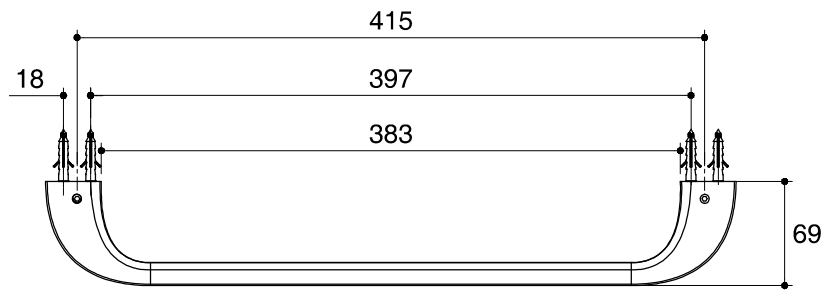

Dimensions are approximate.

Unit: mm

\*The recommended dimension for installation can be adjusted according to user preferences and layout.

SKU	K-37059X-CP
Name	AIRFOIL
Description	TOWEL BAR 18"

**KOHLER**