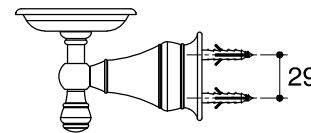

Dimensions are approximate.

Unit: mm

SKU	K-16142-CP
Name	REVIVAL
Description	SOAP DISH HOLDER

KOHLER

*The recommended dimension for installation can be adjusted according to user preferences and layout.