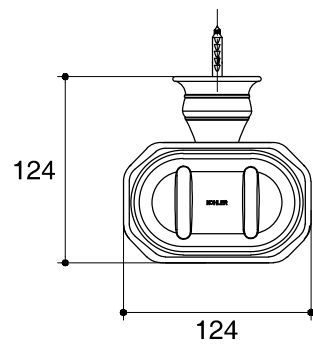

Dimensions are approximate.

Unit: mm

SKU	K-16142-CP
Name	REVIVAL
Description	SOAP DISH HOLDER

KOHLER

*The recommended dimension for installation can be adjusted according to user preferences and layout.