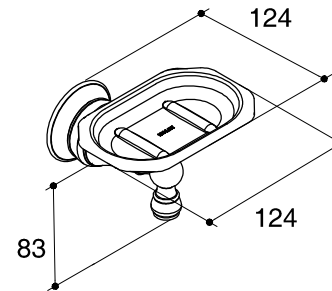

Dimensions are approximate.

Unit: mm

SKU	K-16142-CP
Name	REVIVAL
Description	SOAP DISH HOLDER

KOHLER

*The recommended dimension for installation can be adjusted according to user preferences and layout.