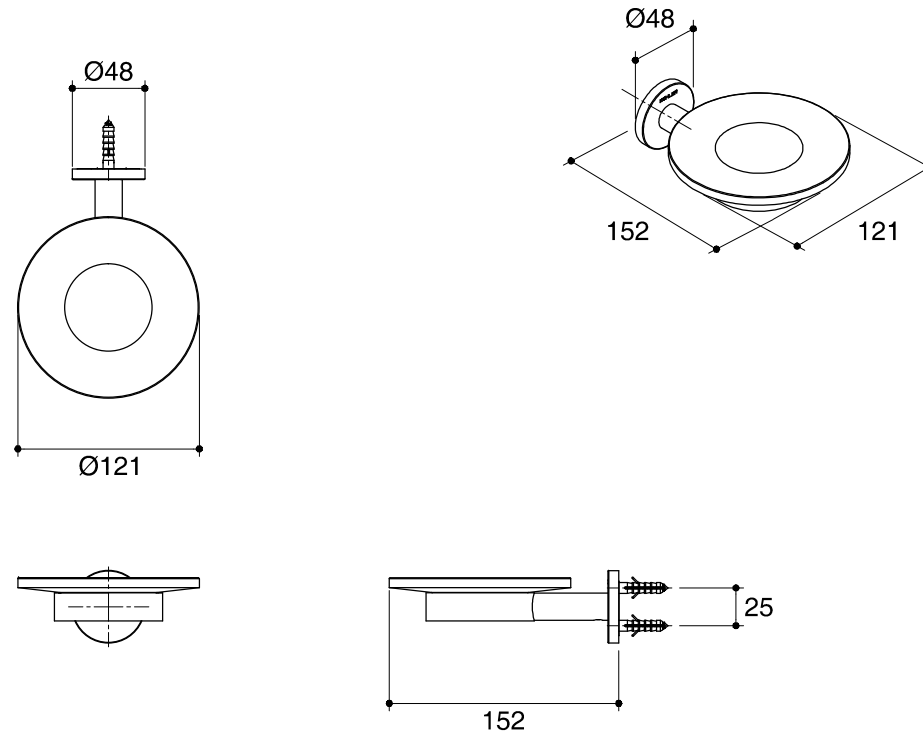

Dimensions are approximate.

Unit: mm

SKU	K-14461-CP
Name	STILLNESS
Description	SOAP DISH

**KOHLER**

\*The recommended dimension for installation can be adjusted according to user preferences and layout.