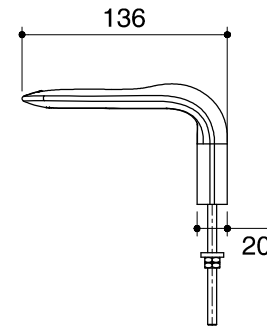

Dimensions are approximate.

Unit: mm

*The recommended dimension for installation can be adjusted according to user preferences and layout.

SKU	K-37065X-CP
Name	AIRFOIL
Description	DECK-MOUNT SOAP DISH

KOHLER