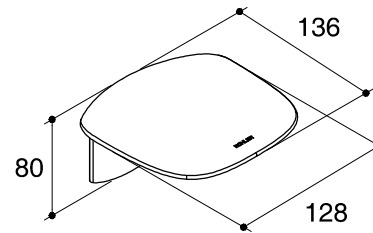

Dimensions are approximate.

Unit: mm

*The recommended dimension for installation can be adjusted according to user preferences and layout.

SKU	K-37065X-CP
Name	AIRFOIL
Description	DECK-MOUNT SOAP DISH

KOHLER