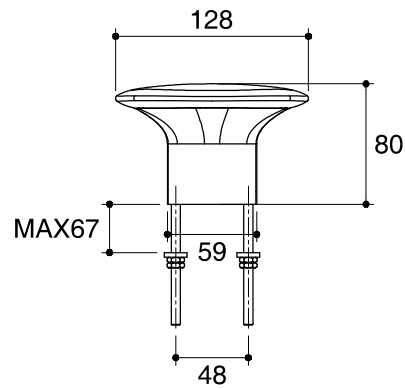

Dimensions are approximate.

Unit: mm

*The recommended dimension for installation can be adjusted according to user preferences and layout.

SKU	K-37065X-CP
Name	AIRFOIL
Description	DECK-MOUNT SOAP DISH

KOHLER