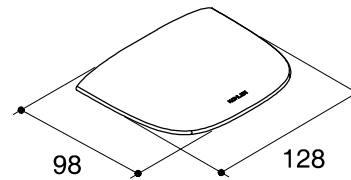

Dimensions are approximate.

Unit: mm

SKU	K-37066X-CP
Name	AIRFOIL
Description	WALL-MOUNT SOAP DISH

*The recommended dimension for installation can be adjusted according to user preferences and layout.

KOHLER