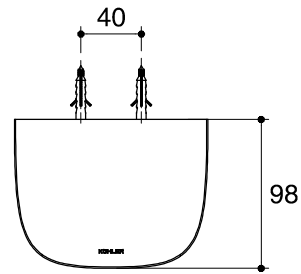

Dimensions are approximate.

Unit: mm

SKU	K-37066X-CP
Name	AIRFOIL
Description	WALL-MOUNT SOAP DISH

*The recommended dimension for installation can be adjusted according to user preferences and layout.

KOHLER