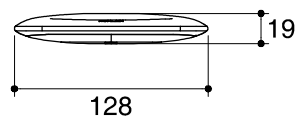

Dimensions are approximate.

Unit: mm

SKU	K-37066X-CP
Name	AIRFOIL
Description	WALL-MOUNT SOAP DISH

*The recommended dimension for installation can be adjusted according to user preferences and layout.

KOHLER