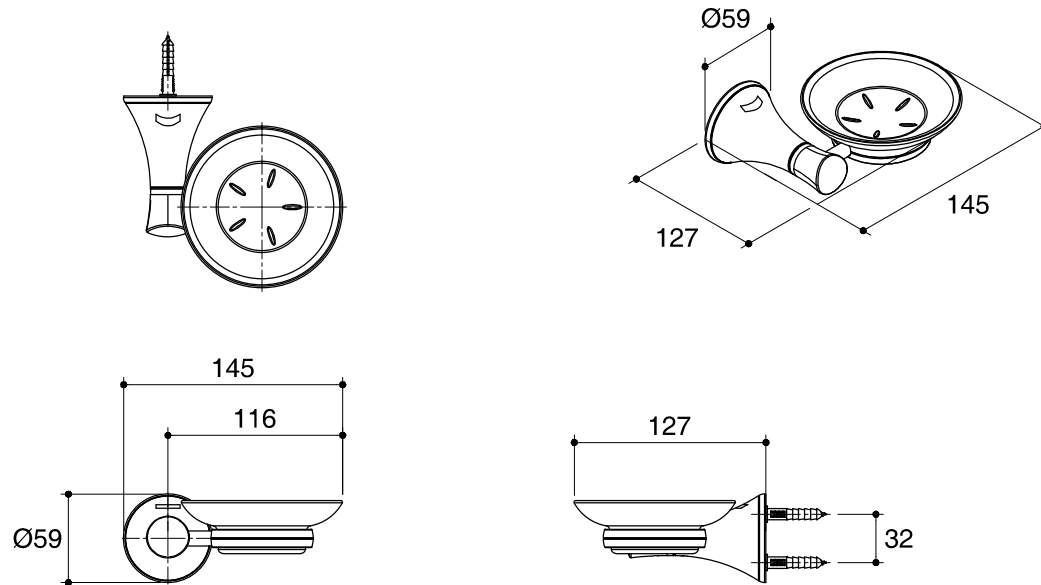

Dimensions are approximate.
Unit: mm

SKU	K-13429T-CP
Name	CORALAIS
Description	SOAP DISH HOLDER

*The recommended dimension for installation can be adjusted according to user preferences and layout.

KOHLER