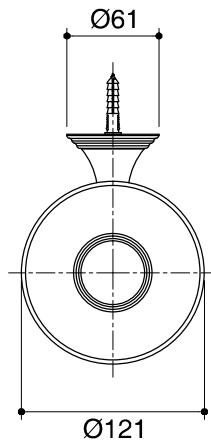

Dimensions are approximate.

Unit: mm

SKU	K-10560-CP
Name	DEVONSHIRE
Description	SOAP DISH HOLDER

*The recommended dimension for installation can be adjusted according to user preferences and layout.

KOHLER