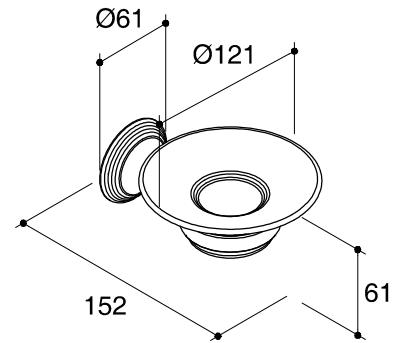

Dimensions are approximate.

Unit: mm

SKU	K-10560-CP
Name	DEVONSHIRE
Description	SOAP DISH HOLDER

*The recommended dimension for installation can be adjusted according to user preferences and layout.

KOHLER