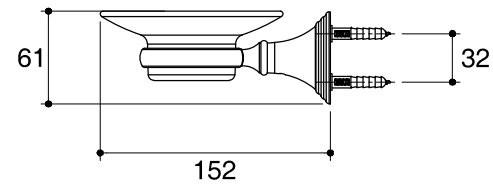

Dimensions are approximate.

Unit: mm

SKU	K-10560-CP
Name	DEVONSHIRE
Description	SOAP DISH HOLDER

*The recommended dimension for installation can be adjusted according to user preferences and layout.

KOHLER