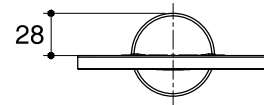

Dimensions are approximate.

Unit: mm

SKU	K-17524T-CP
Name	EOLIA
Description	SOAP DISH

*The recommended dimension for installation can be adjusted according to user preferences and layout.

KOHLER