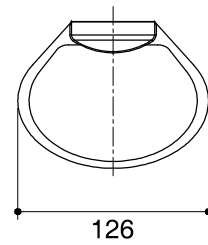

Dimensions are approximate.

Unit: mm

SKU	K-17524T-CP
Name	EOLIA
Description	SOAP DISH

*The recommended dimension for installation can be adjusted according to user preferences and layout.

KOHLER