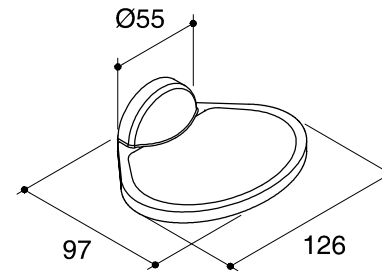

Dimensions are approximate.

Unit: mm

SKU	K-17524T-CP
Name	EOLIA
Description	SOAP DISH

*The recommended dimension for installation can be adjusted according to user preferences and layout.

KOHLER