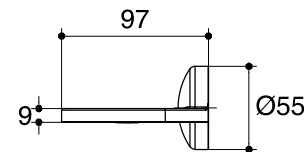

Dimensions are approximate.

Unit: mm

SKU	K-17524T-CP
Name	EOLIA
Description	SOAP DISH

*The recommended dimension for installation can be adjusted according to user preferences and layout.

KOHLER