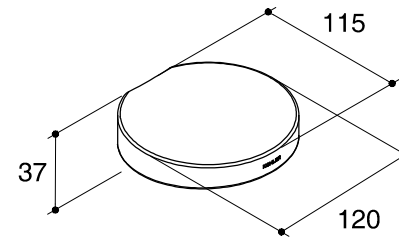

Dimensions are approximate.

Unit: mm

*The recommended dimension for installation can be adjusted according to user preferences and layout.

SKU	K-45395T-CP
Name	JULY
Description	WALL-MOUNT SOAP DISH

KOHLER