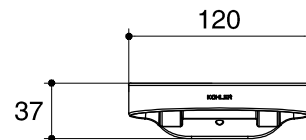

Dimensions are approximate.

Unit: mm

*The recommended dimension for installation can be adjusted according to user preferences and layout.

SKU	K-45395T-CP
Name	JULY
Description	WALL-MOUNT SOAP DISH

KOHLER