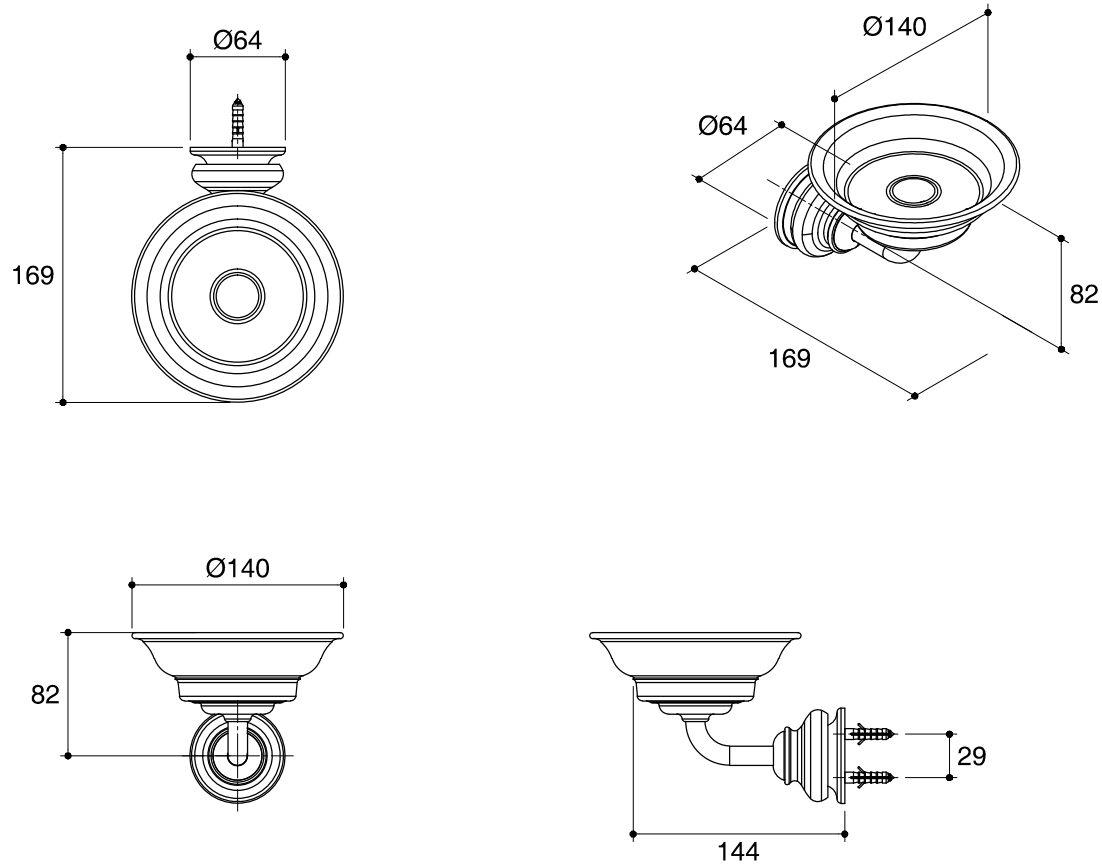

Dimensions are approximate.

Unit: mm

SKU	K-12162-CP
Name	FAIRFAX
Description	SOAP DISH HOLDER

*The recommended dimension for installation can be adjusted according to user preferences and layout.

KOHLER