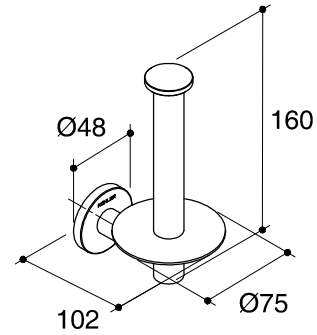

Dimensions are approximate.

Unit: mm

SKU	K-14459-CP
Name	STILLNESS
Description	VERTICAL TOILET TISSUE HOLDER

KOHLER

*The recommended dimension for installation can be adjusted according to user preferences and layout.