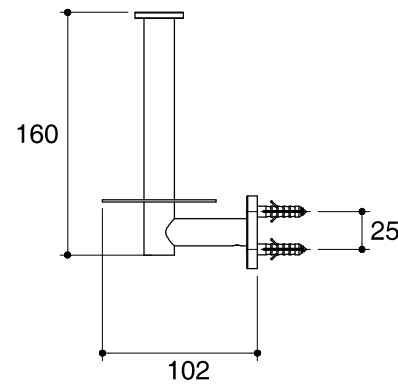

Dimensions are approximate.

Unit: mm

SKU	K-14459-CP
Name	STILLNESS
Description	VERTICAL TOILET TISSUE HOLDER

KOHLER

*The recommended dimension for installation can be adjusted according to user preferences and layout.