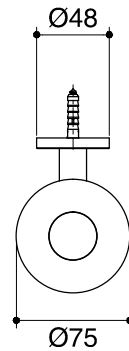

Dimensions are approximate.

Unit: mm

SKU	K-14459-CP
Name	STILLNESS
Description	VERTICAL TOILET TISSUE HOLDER

KOHLER

*The recommended dimension for installation can be adjusted according to user preferences and layout.