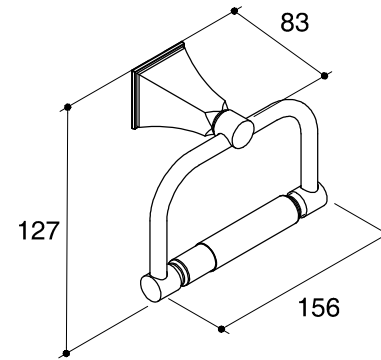

Dimensions are approximate.

Unit: mm

*The recommended dimension for installation can be adjusted according to user preferences and layout.

SKU	K-490-CP
Name	MEMOIRS
Description	TOILET TISSUE HOLDER

KOHLER