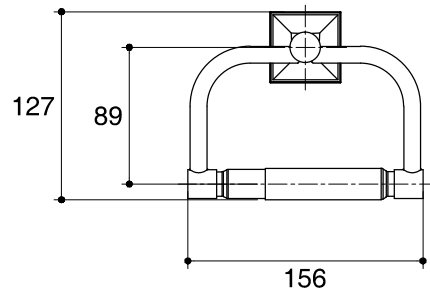

Dimensions are approximate.

Unit: mm

*The recommended dimension for installation can be adjusted according to user preferences and layout.

SKU	K-490-CP
Name	MEMOIRS
Description	TOILET TISSUE HOLDER

KOHLER