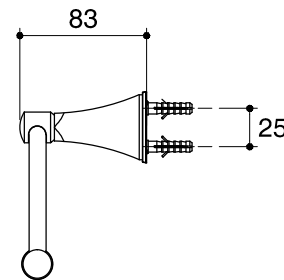

Dimensions are approximate.

Unit: mm

*The recommended dimension for installation can be adjusted according to user preferences and layout.

SKU	K-490-CP
Name	MEMOIRS
Description	TOILET TISSUE HOLDER

KOHLER