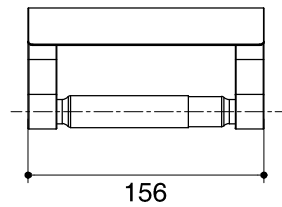

Dimensions are approximate.

Unit: mm

SKU	K-11584T-CP
Name	LOURE
Description	COVERED TOILET TISSUE HOLDER

KOHLER

*The recommended dimension for installation can be adjusted according to user preferences and layout.