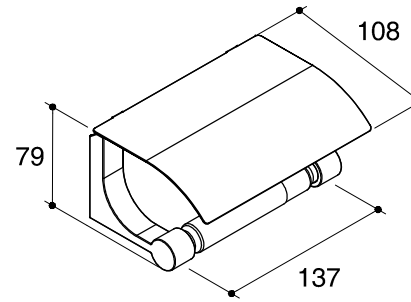

Dimensions are approximate.

Unit: mm

SKU	K-11584T-CP
Name	LOURE
Description	COVERED TOILET TISSUE HOLDER

KOHLER

*The recommended dimension for installation can be adjusted according to user preferences and layout.