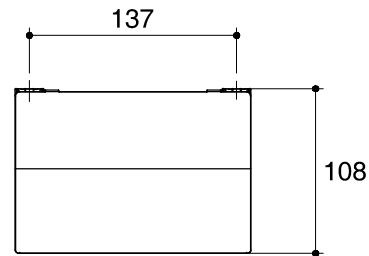

Dimensions are approximate.

Unit: mm

SKU	K-11584T-CP
Name	LOURE
Description	COVERED TOILET TISSUE HOLDER

KOHLER

*The recommended dimension for installation can be adjusted according to user preferences and layout.