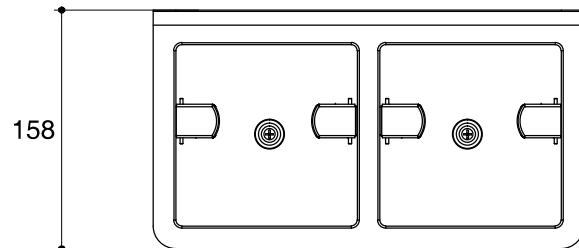

Dimensions are approximate.

Unit: mm

SKU	K-72903T-S
Name	JULY
Description	DOUBLE COVERED TOILET TISSUE HOLDER

\*The recommended dimension for installation can be adjusted according to user preferences and layout.