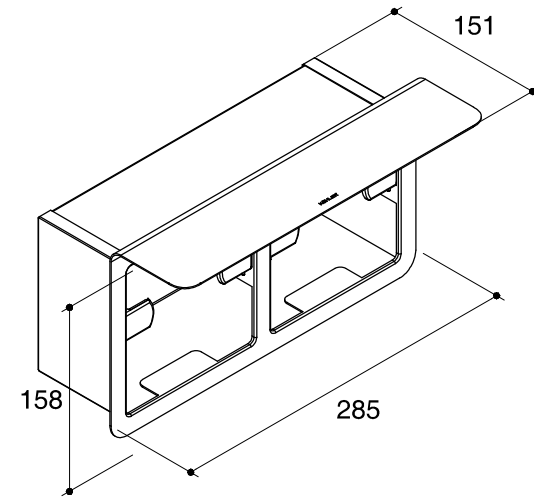

Dimensions are approximate.

Unit: mm

SKU	K-72903T-S
Name	JULY
Description	DOUBLE COVERED TOILET TISSUE HOLDER

\*The recommended dimension for installation can be adjusted according to user preferences and layout.