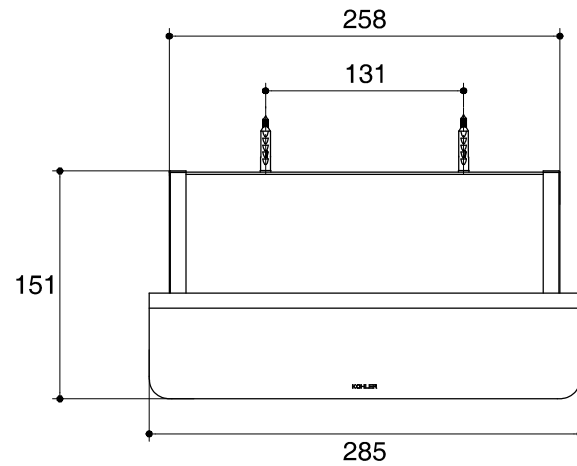

Dimensions are approximate.

Unit: mm

SKU	K-72903T-S
Name	JULY
Description	DOUBLE COVERED TOILET TISSUE HOLDER

\*The recommended dimension for installation can be adjusted according to user preferences and layout.