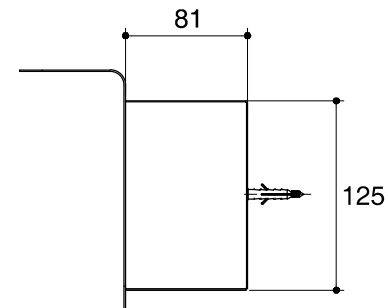

Dimensions are approximate.

Unit: mm

SKU	K-72903T-S
Name	JULY
Description	DOUBLE COVERED TOILET TISSUE HOLDER

\*The recommended dimension for installation can be adjusted according to user preferences and layout.