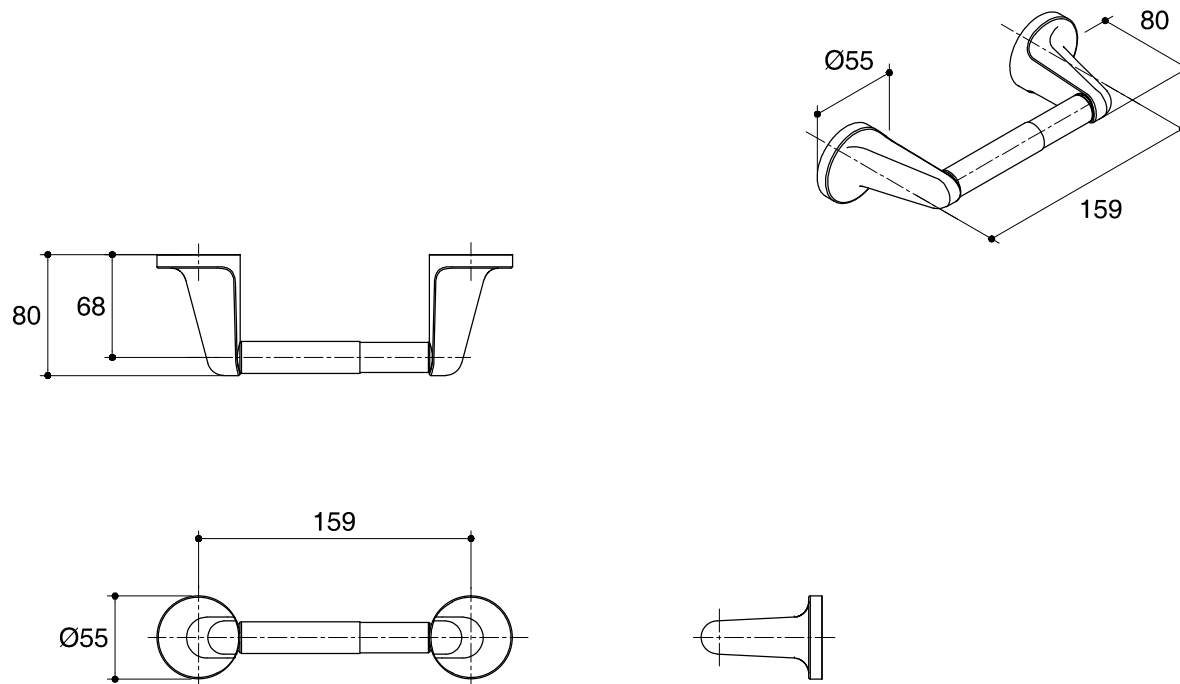

Dimensions are approximate.

Unit: mm

\*The recommended dimension for installation can be adjusted according to user preferences and layout.

SKU	K-17523T-CP
Name	EOLIA
Description	TOILET TISSUE HOLDER

**KOHLER**