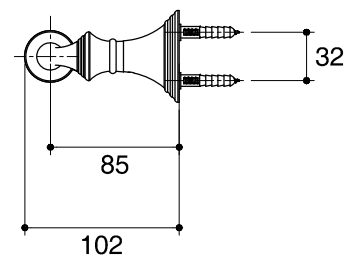

Dimensions are approximate.
Unit: mm

*The recommended dimension for installation can be adjusted according to user preferences and layout.

SKU	K-10554-CP
Name	DEVONSHIRE
Description	TOILET TISSUE HOLDER