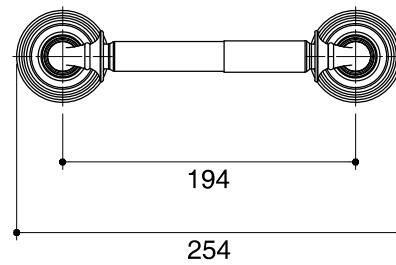

Dimensions are approximate.
Unit: mm

*The recommended dimension for installation can be adjusted according to user preferences and layout.

SKU	K-10554-CP
Name	DEVONSHIRE
Description	TOILET TISSUE HOLDER