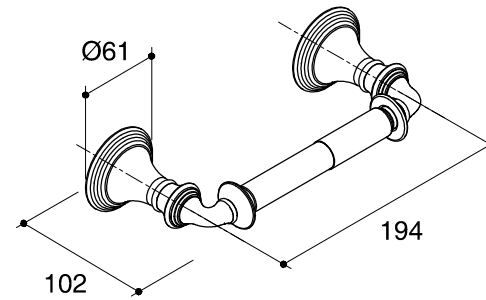

Dimensions are approximate.
Unit: mm

*The recommended dimension for installation can be adjusted according to user preferences and layout.

SKU	K-10554-CP
Name	DEVONSHIRE
Description	TOILET TISSUE HOLDER