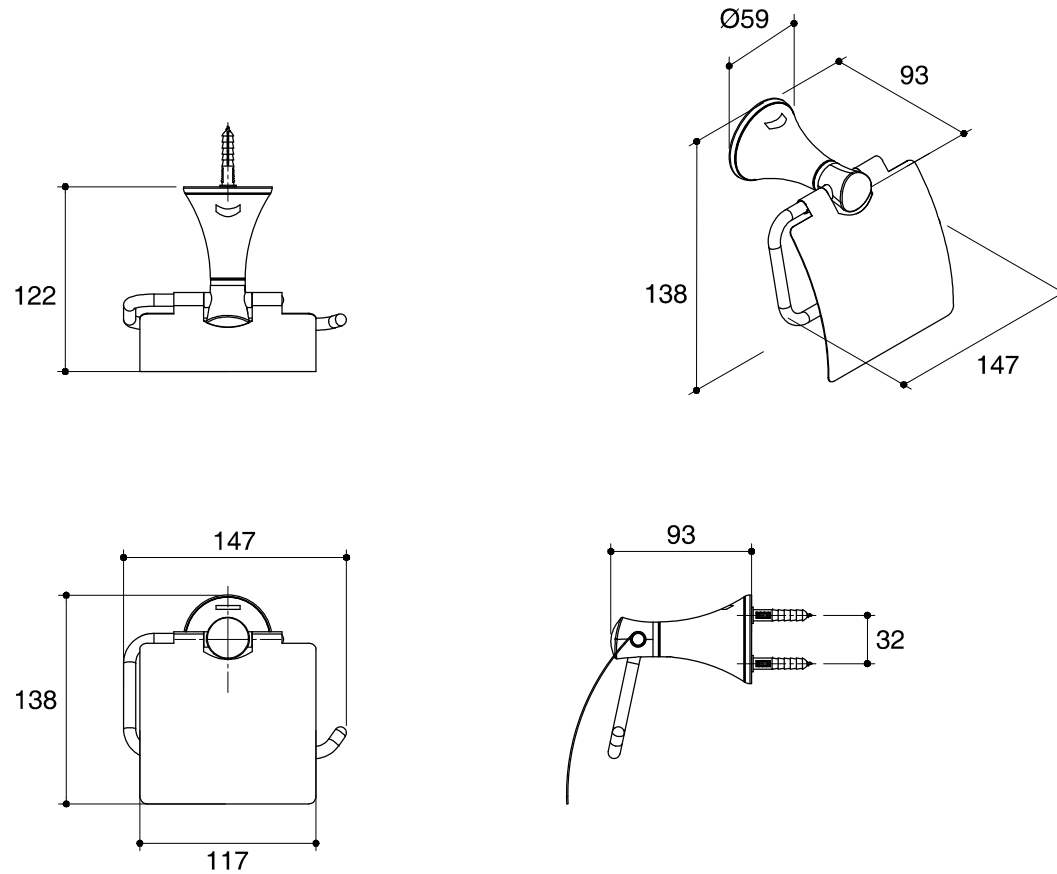

Dimensions are approximate.

Unit: mm

*The recommended dimension for installation can be adjusted according to user preferences and layout.

SKU	K-13459T-CP
Name	CORALAIS
Description	COVERED TOILET TISSUE HOLDER