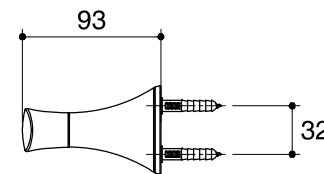

Dimensions are approximate.

Unit: mm

*The recommended dimension for installation can be adjusted according to user preferences and layout.

SKU	K-13434T-CP
Name	CORALAIS
Description	TOILET TISSUE HOLDER

KOHLER