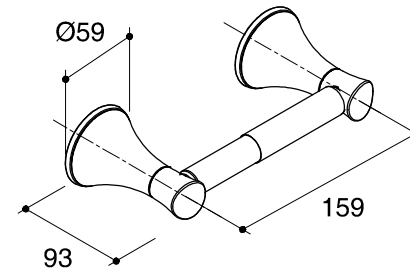

Dimensions are approximate.

Unit: mm

*The recommended dimension for installation can be adjusted according to user preferences and layout.

SKU	K-13434T-CP
Name	CORALAIS
Description	TOILET TISSUE HOLDER

KOHLER