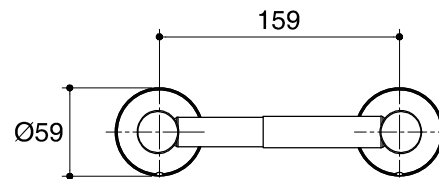

Dimensions are approximate.

Unit: mm

*The recommended dimension for installation can be adjusted according to user preferences and layout.

SKU	K-13434T-CP
Name	CORALAIS
Description	TOILET TISSUE HOLDER

KOHLER