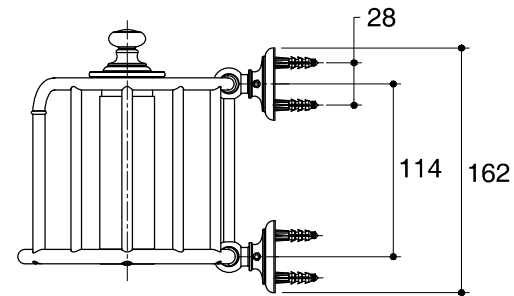

Dimensions are approximate.

Unit: mm

\*The recommended dimension for installation can be adjusted according to user preferences and layout.

SKU	K-72576T
Name	ARTIFACTS
Description	TOILET PAPER HOLDER (VERTICAL)