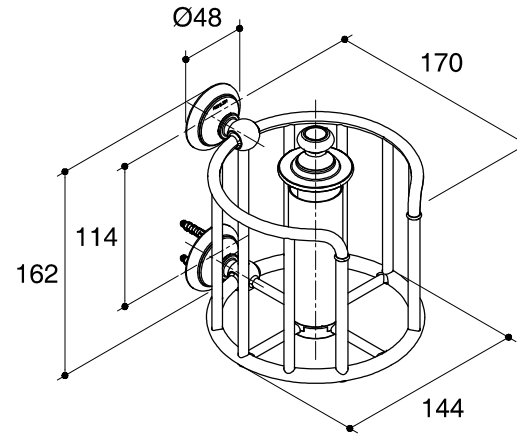

Dimensions are approximate.

Unit: mm

\*The recommended dimension for installation can be adjusted according to user preferences and layout.

SKU	K-72576T
Name	ARTIFACTS
Description	TOILET PAPER HOLDER (VERTICAL)