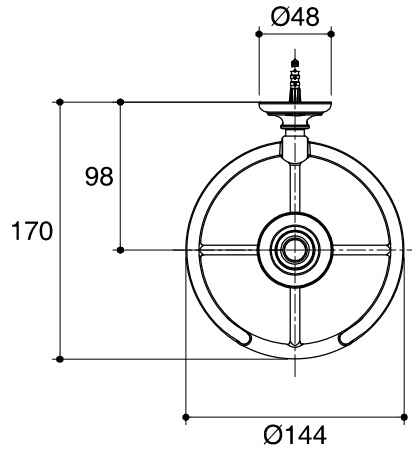

Dimensions are approximate.

Unit: mm

\*The recommended dimension for installation can be adjusted according to user preferences and layout.

SKU	K-72576T
Name	ARTIFACTS
Description	TOILET PAPER HOLDER (VERTICAL)