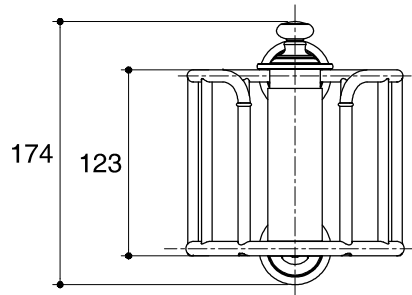

Dimensions are approximate.

Unit: mm

\*The recommended dimension for installation can be adjusted according to user preferences and layout.

SKU	K-72576T
Name	ARTIFACTS
Description	TOILET PAPER HOLDER (VERTICAL)