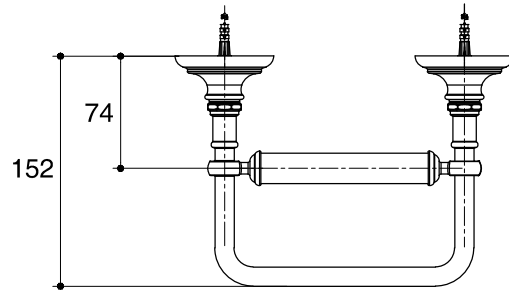

Dimensions are approximate.

Unit: mm

*The recommended dimension for installation can be adjusted according to user preferences and layout.

SKU	K-72573T
Name	ARTIFACTS
Description	PIVOTING TOILET TISSUE HOLDER