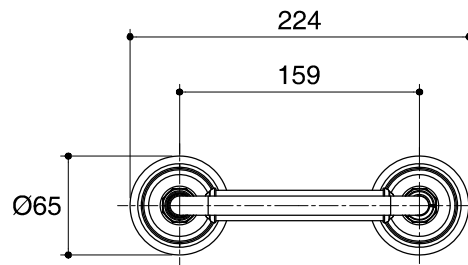

Dimensions are approximate.

Unit: mm

*The recommended dimension for installation can be adjusted according to user preferences and layout.

SKU	K-72573T
Name	ARTIFACTS
Description	PIVOTING TOILET TISSUE HOLDER