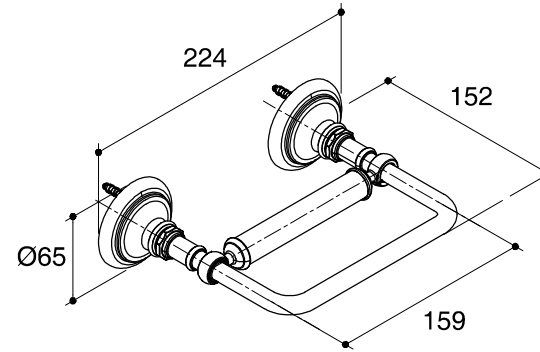

Dimensions are approximate.

Unit: mm

*The recommended dimension for installation can be adjusted according to user preferences and layout.

SKU	K-72573T
Name	ARTIFACTS
Description	PIVOTING TOILET TISSUE HOLDER