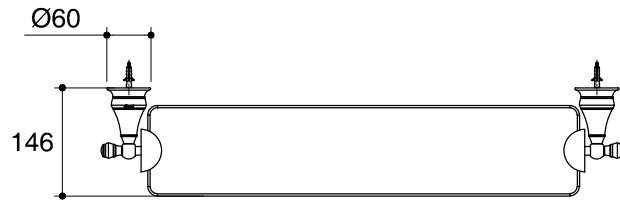

Dimensions are approximate.

Unit: mm

SKU	K-16143-CP
Name	REVIVAL
Description	GLASS SHELF

*The recommended dimension for installation can be adjusted according to user preferences and layout.

KOHLER