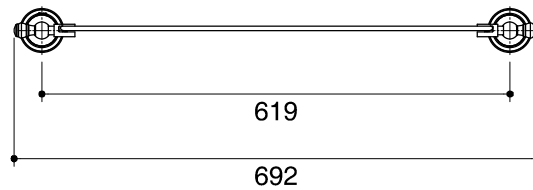

Dimensions are approximate.

Unit: mm

SKU	K-16143-CP
Name	REVIVAL
Description	GLASS SHELF

*The recommended dimension for installation can be adjusted according to user preferences and layout.

KOHLER