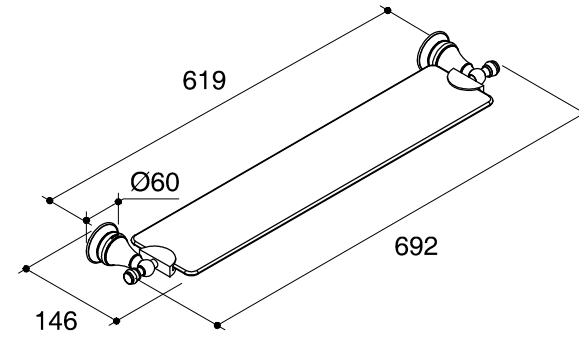

Dimensions are approximate.

Unit: mm

SKU	K-16143-CP
Name	REVIVAL
Description	GLASS SHELF

*The recommended dimension for installation can be adjusted according to user preferences and layout.

KOHLER