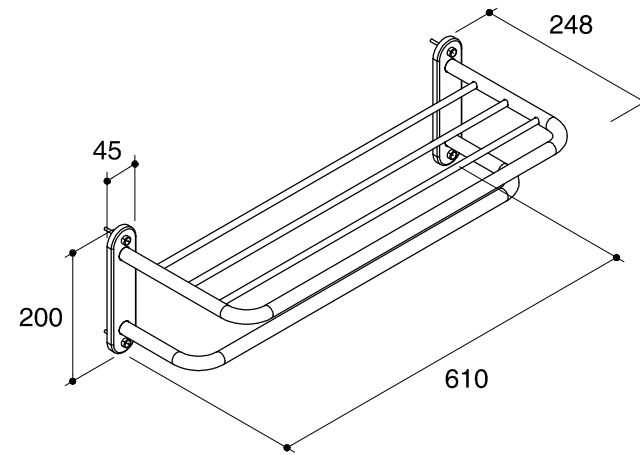

Dimensions are approximate.

Unit: mm

SKU	K-18432X-CP
Name	LISON
Description	DOUBLE TOWEL SHELF

*The recommended dimension for installation can be adjusted according to user preferences and layout.

KOHLER