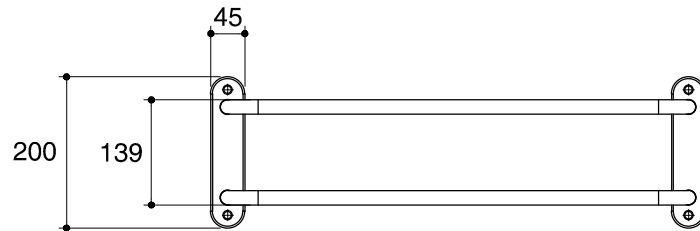

Dimensions are approximate.

Unit: mm

SKU	K-18432X-CP
Name	LISON
Description	DOUBLE TOWEL SHELF

*The recommended dimension for installation can be adjusted according to user preferences and layout.

KOHLER