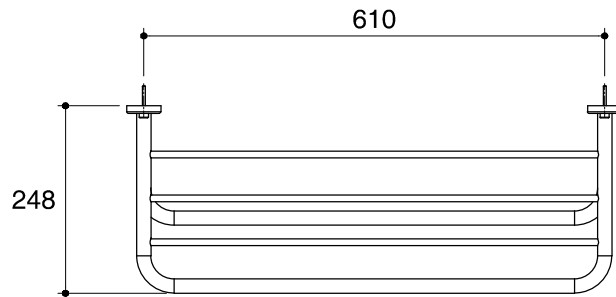

Dimensions are approximate.

Unit: mm

SKU	K-18432X-CP
Name	LISON
Description	DOUBLE TOWEL SHELF

*The recommended dimension for installation can be adjusted according to user preferences and layout.

KOHLER